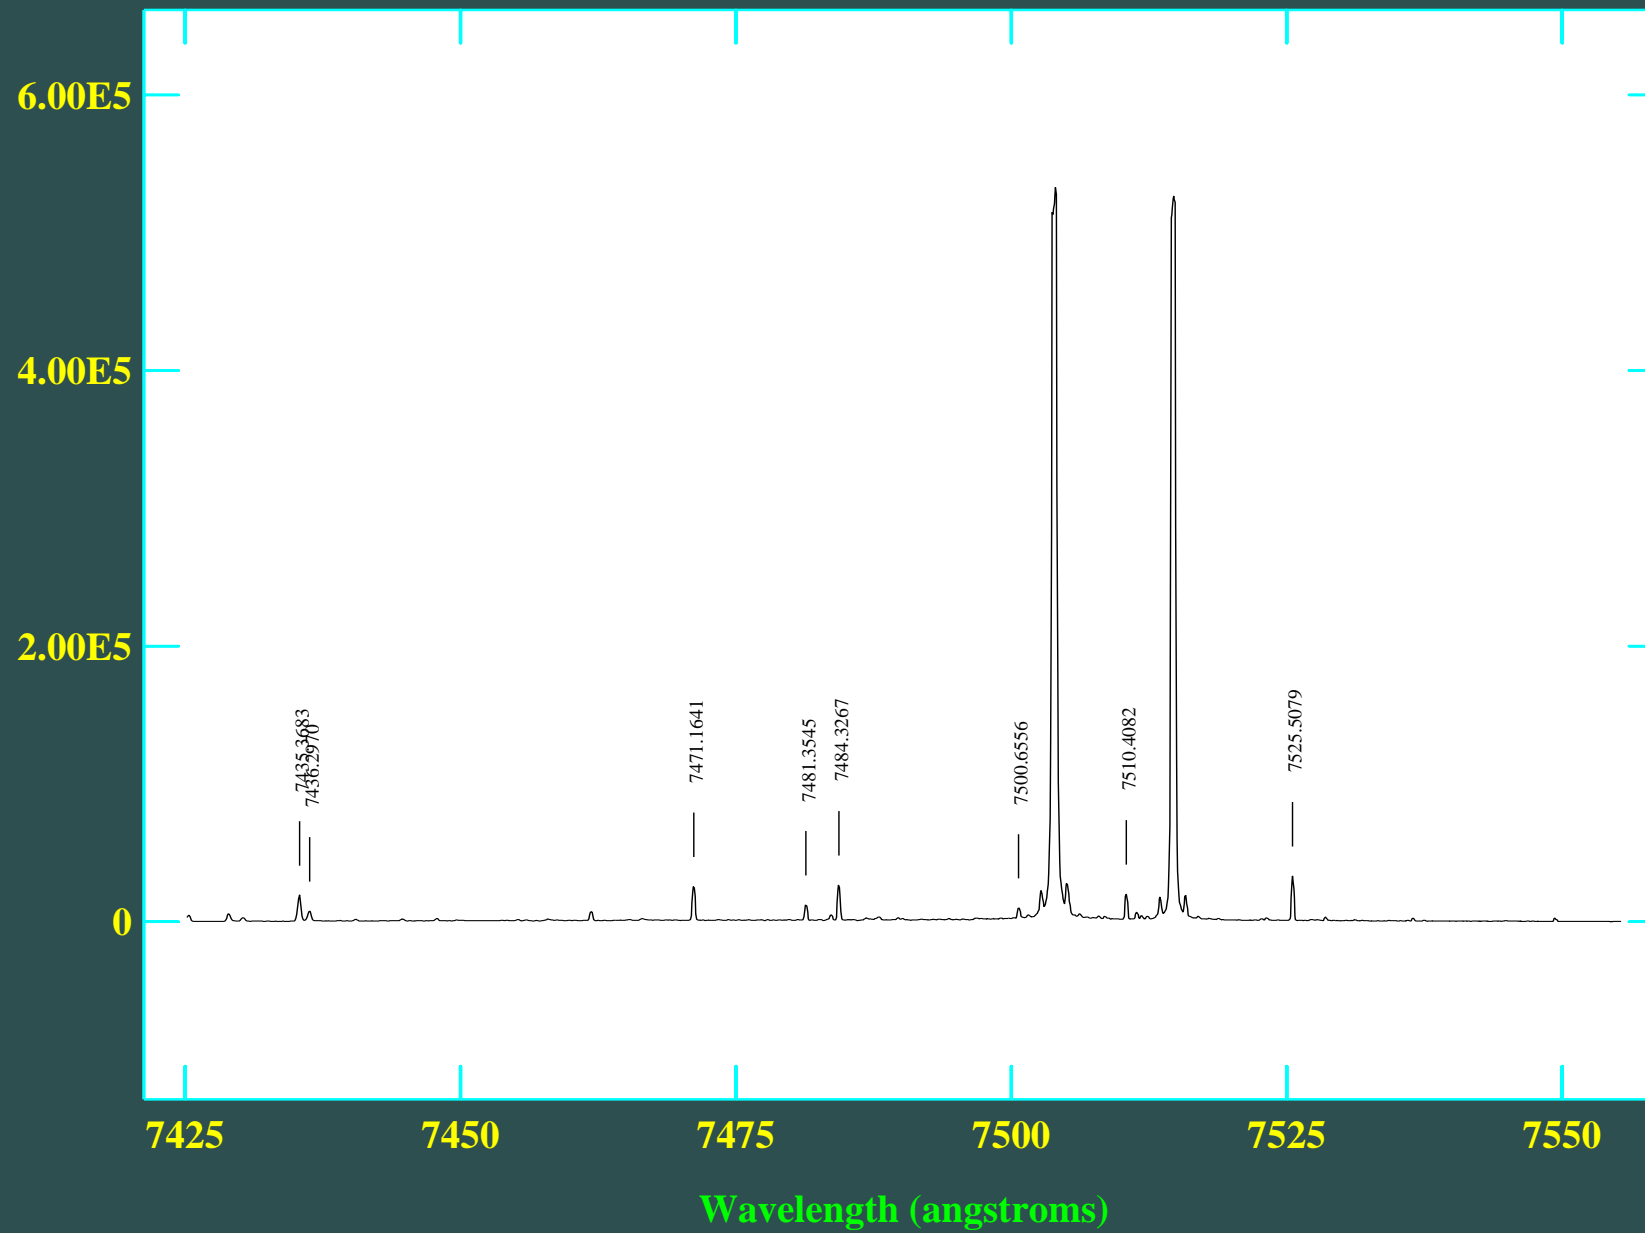

NOAO/IRAF V2.14EXPORT anna@anna-laptop Mon 17:33:20 17-Oct-2011
Aperture 55, Image line 55, Order 69
ecidentify thar_f: