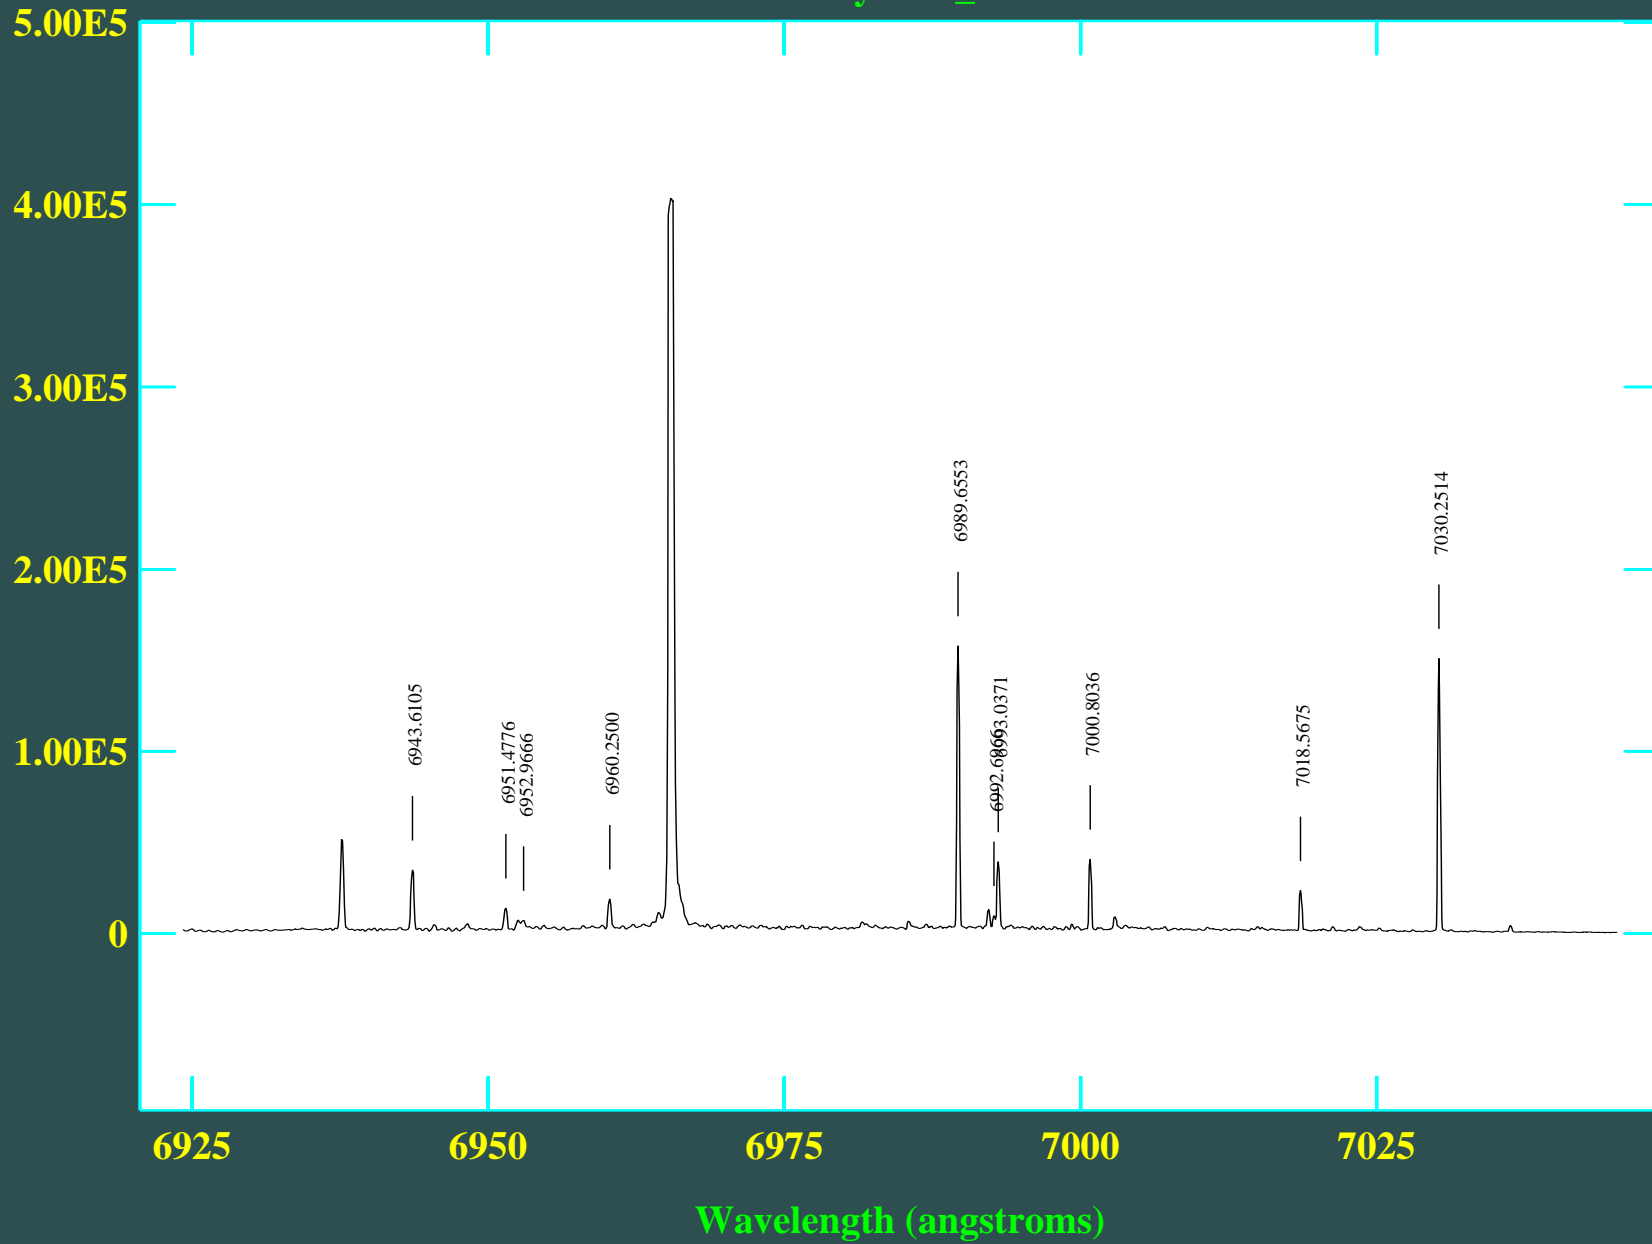

NOAO/IRAF V2.14EXPORT anna@anna-laptop Mon 17:33:16 17-Oct-2011
Aperture 50, Image line 50, Order 74
ecidentify thar_f: