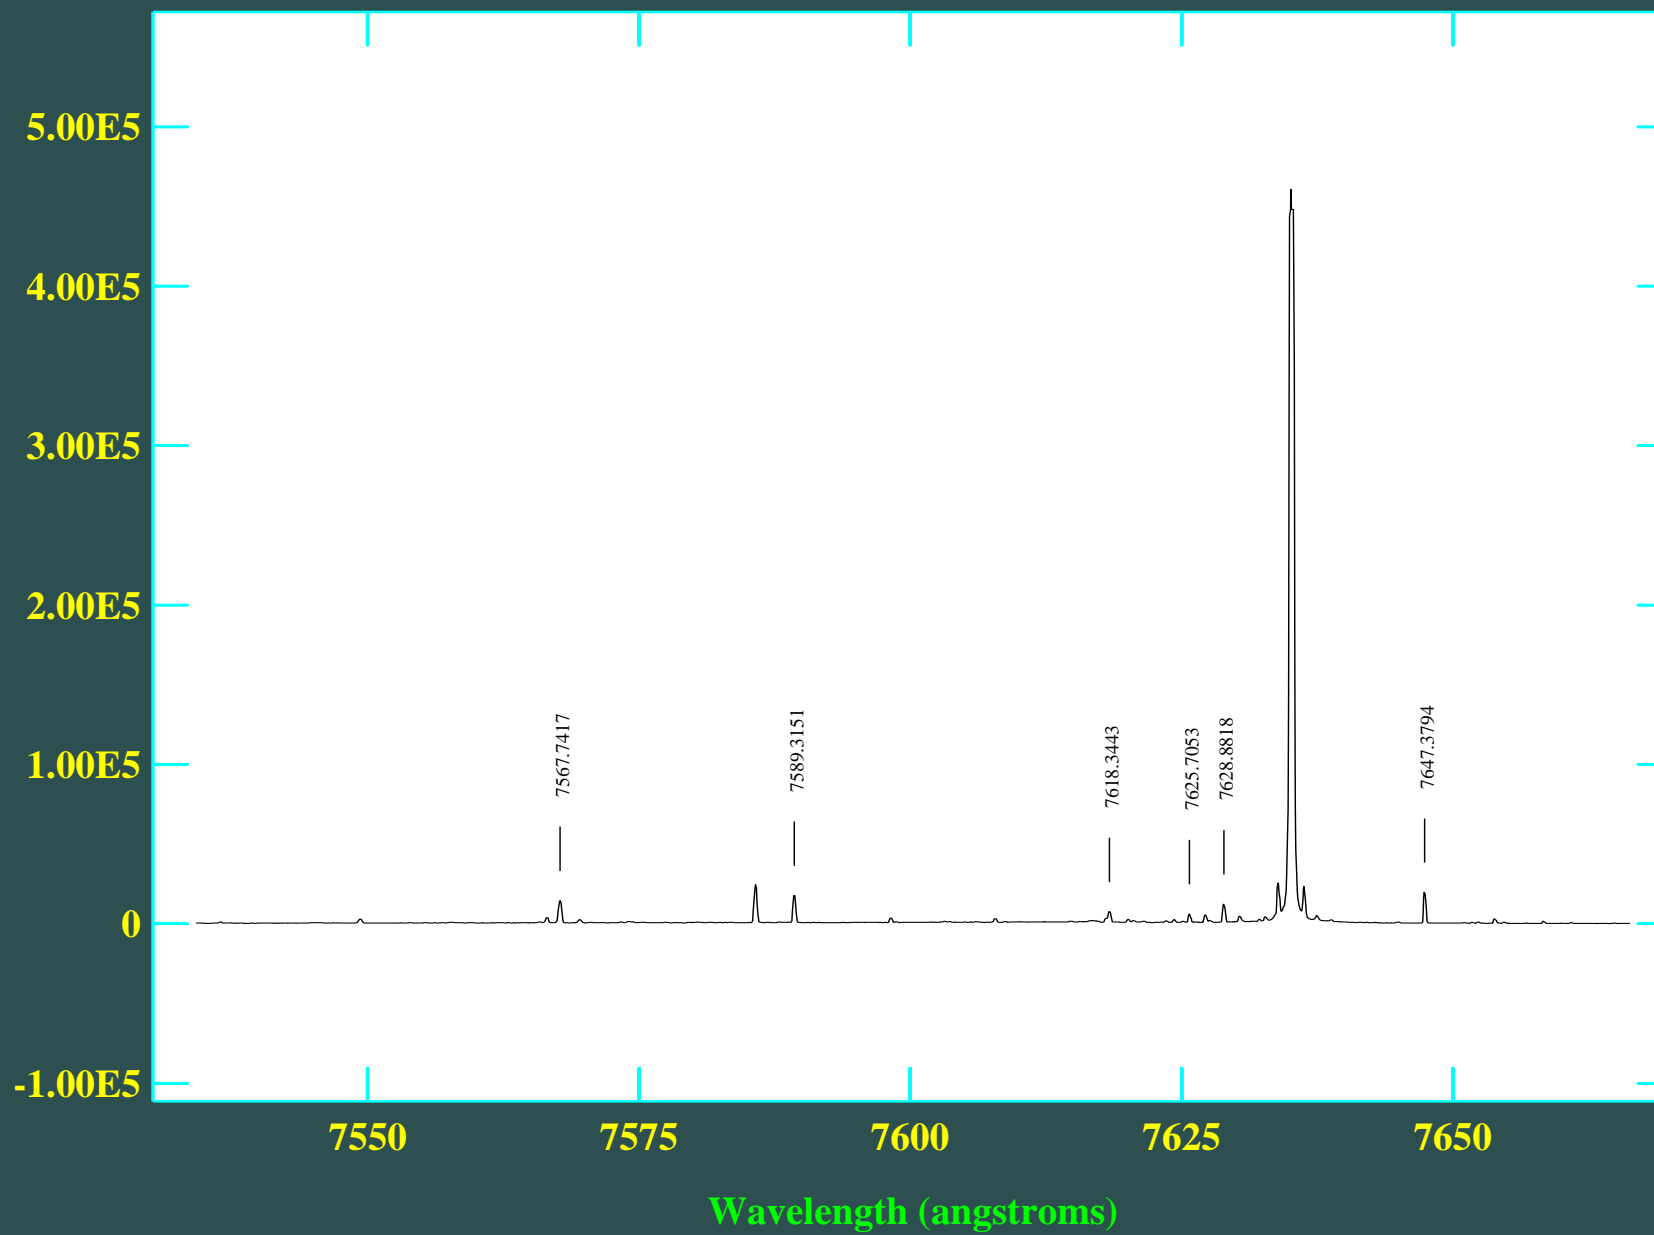

NOAO/IRAF V2.14EXPORT anna@anna-laptop Mon 17:33:21 17-Oct-2011
Aperture 56, Image line 56, Order 68
ecidentify thar_f: