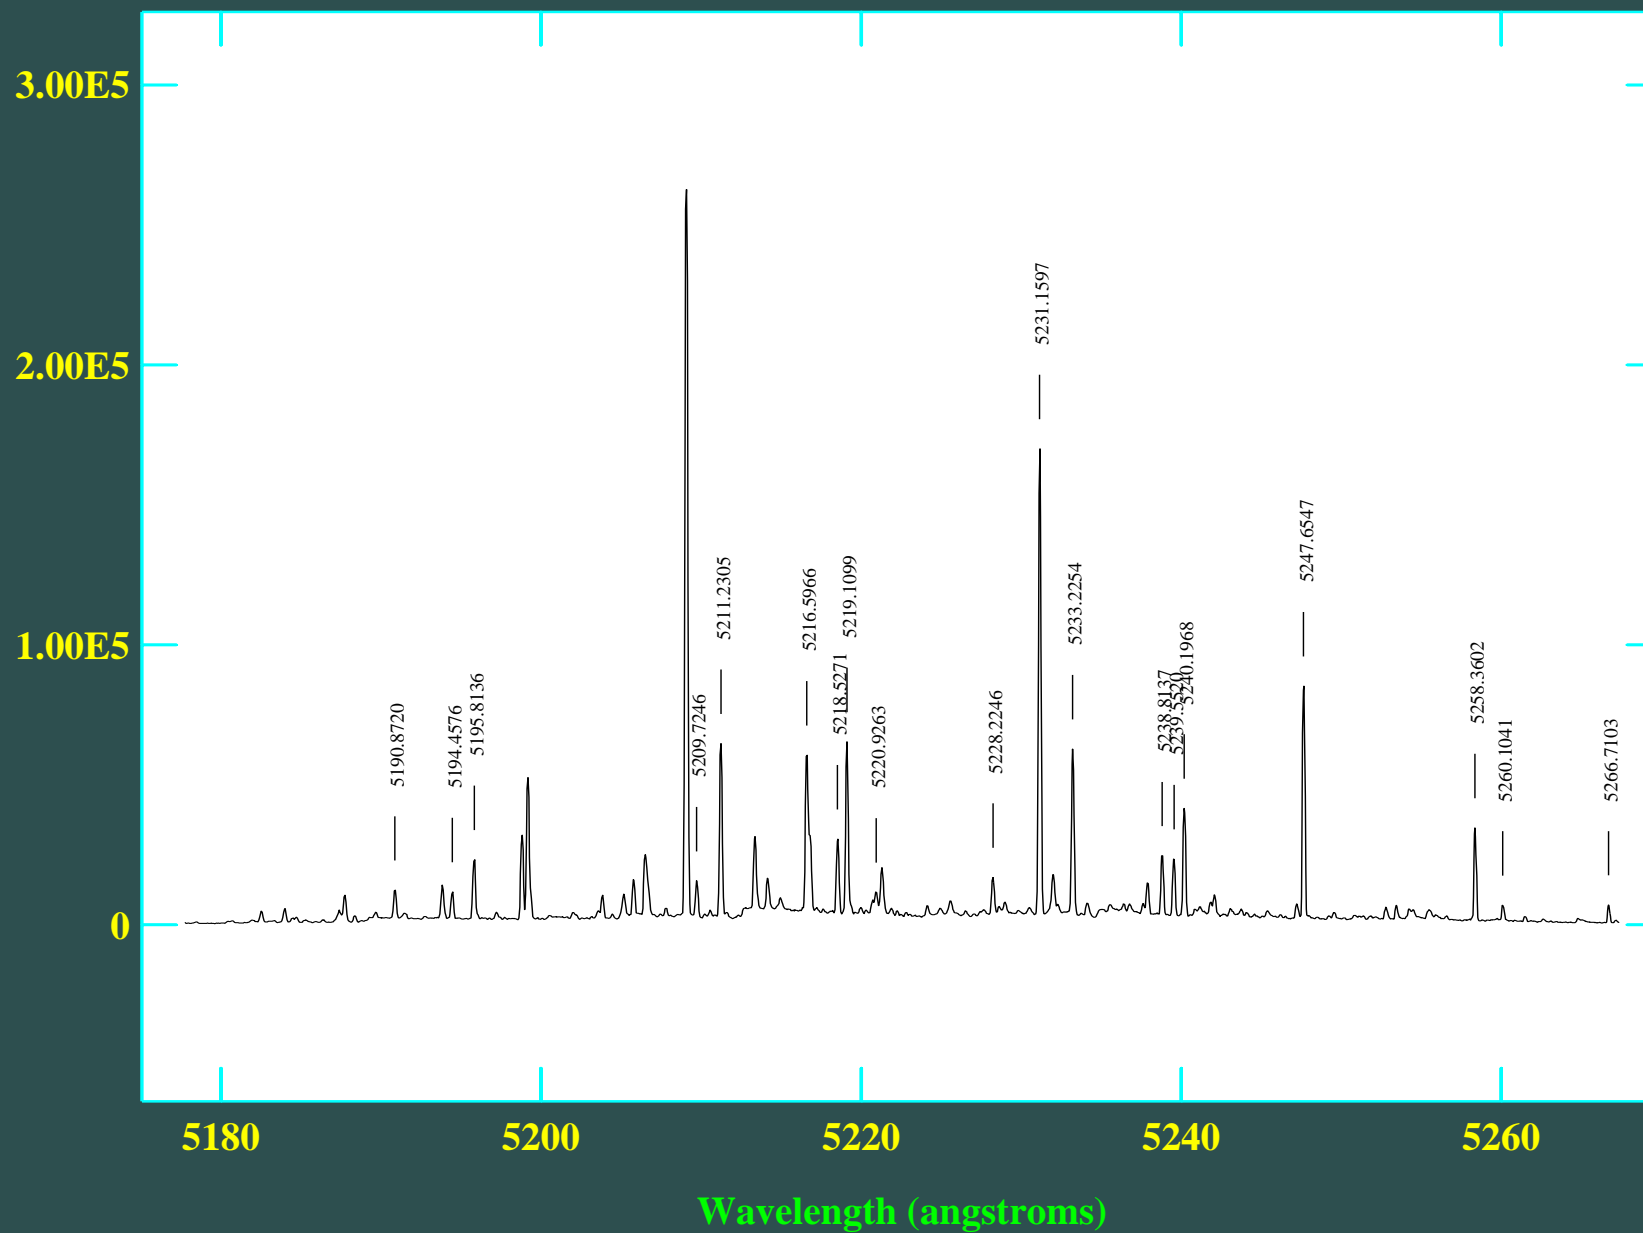

NOAO/IRAF V2.14EXPORT anna@anna-laptop Mon 17:32:56 17-Oct-2011
Aperture 25, Image line 25, Order 99
ecidentify thar_f: