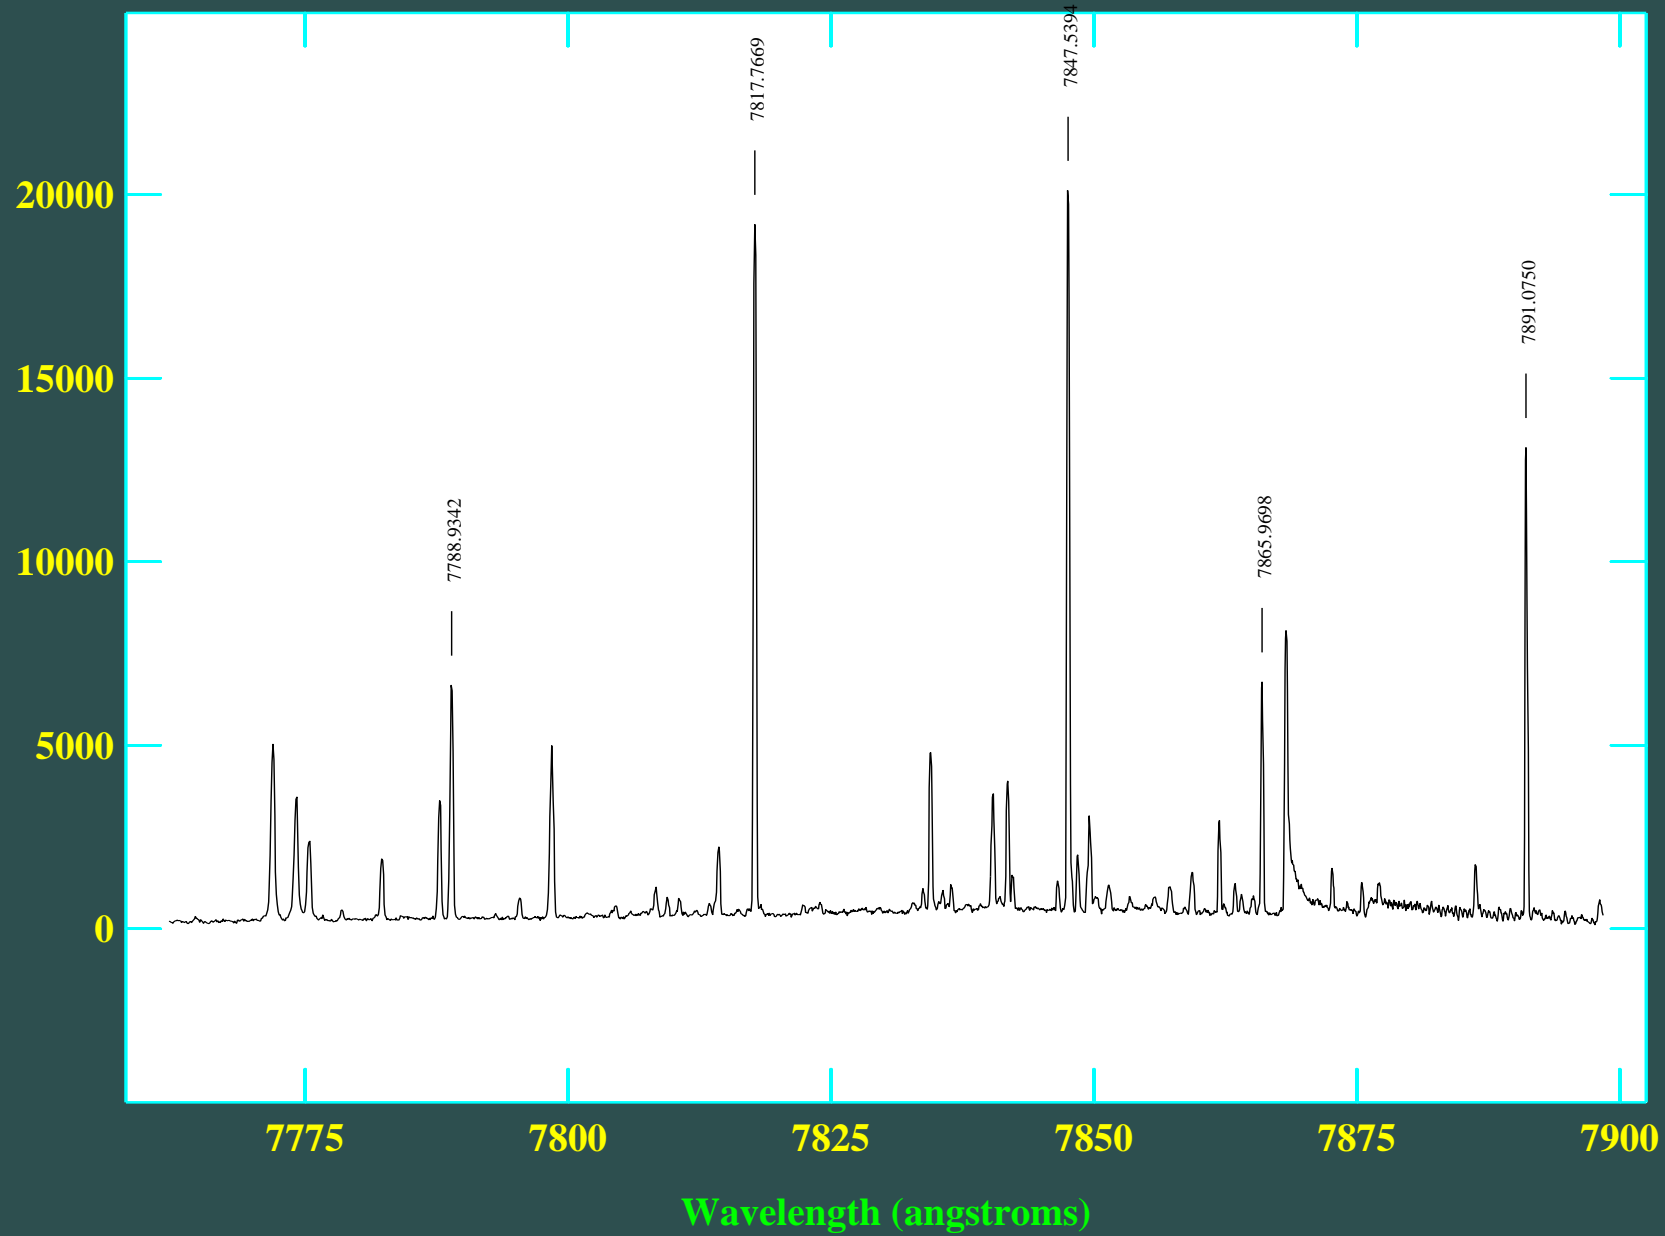

NOAO/IRAF V2.14EXPORT anna@anna-laptop Mon 17:33:23 17-Oct-2011
Aperture 58, Image line 58, Order 66
ecidentify thar_f: