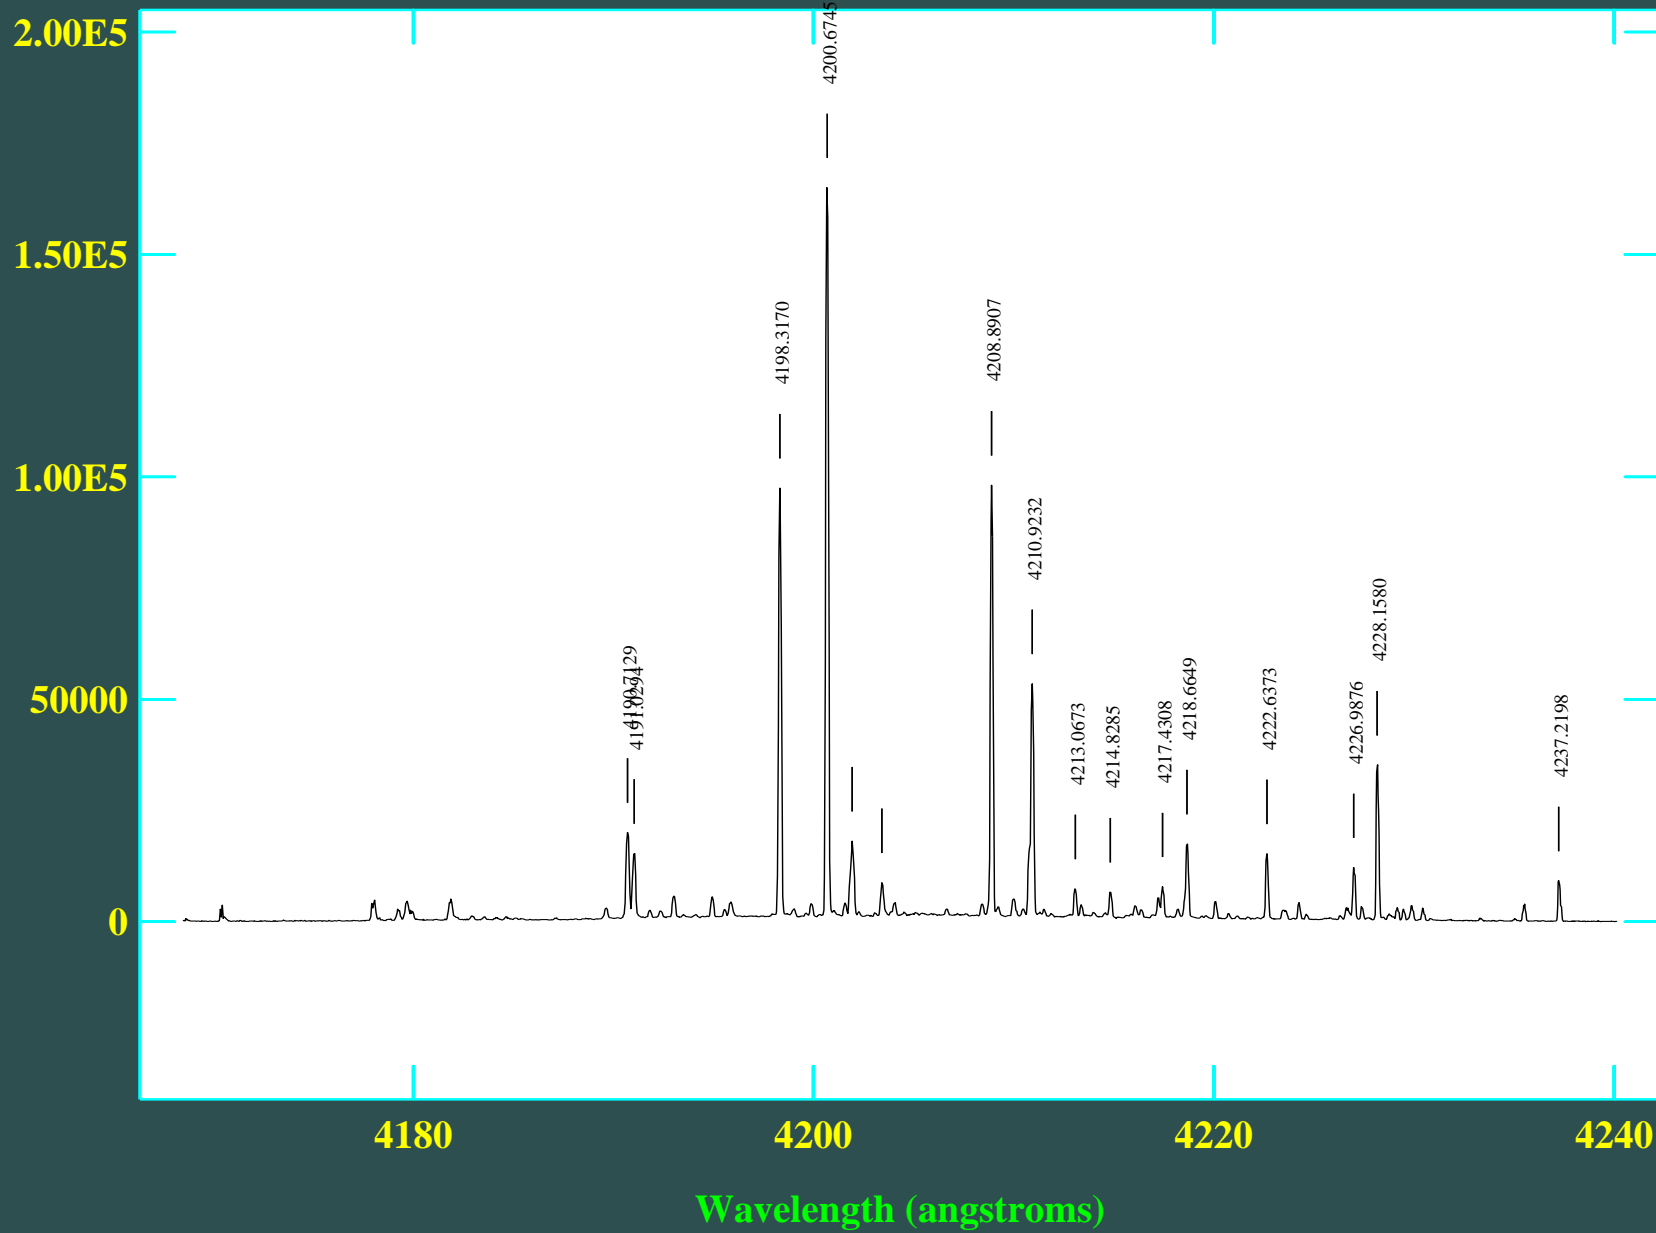

NOAO/IRAF V2.14EXPORT anna@anna-laptop Mon 17:30:29 17-Oct-2011
Aperture 1, Image line 1, Order 123
ecidentify thar_f:

NOAO/IRAF V2.14EXPORT anna@anna-laptop Mon 17:30:29 17-Oct-2011
Aperture 1, Image line 1, Order 123
ecidentify thar_f: