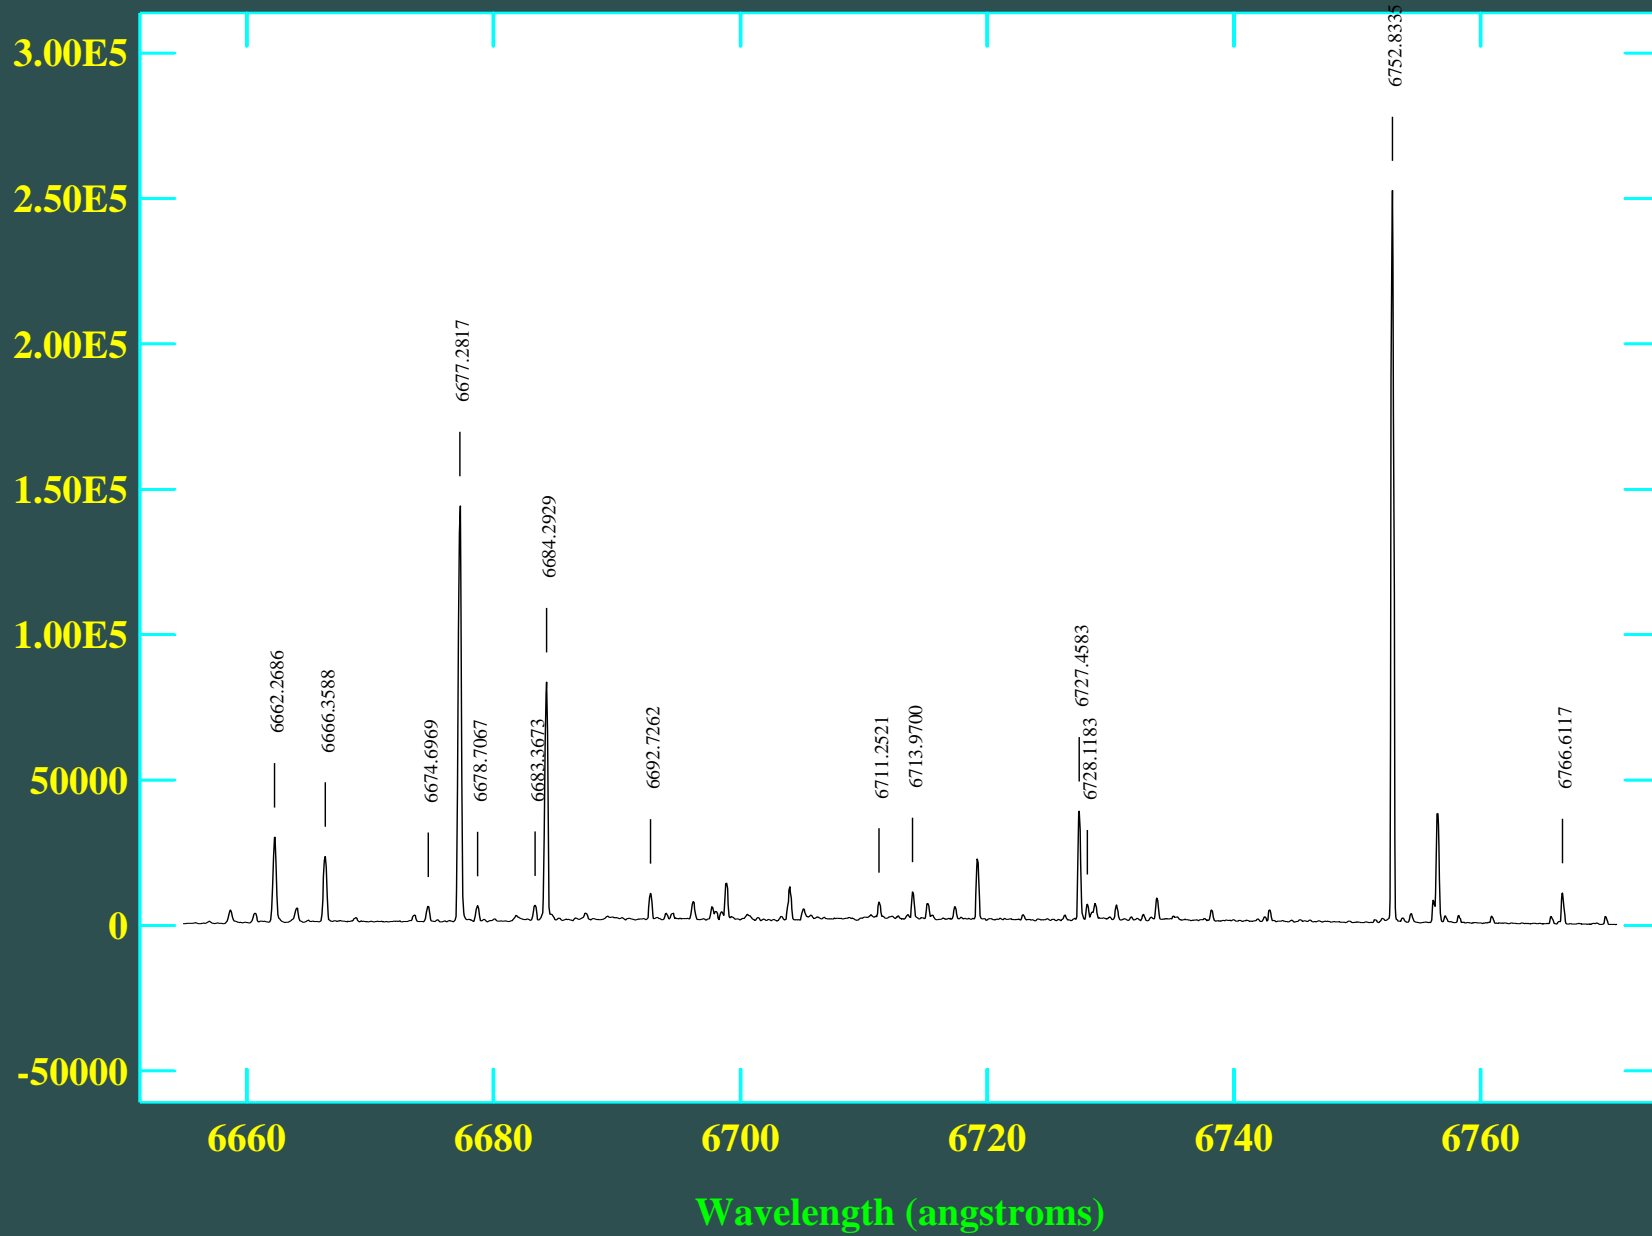

NOAO/IRAF V2.14EXPORT anna@anna-laptop Mon 17:33:13 17-Oct-2011
Aperture 47, Image line 47, Order 77
ecidentify thar_f: