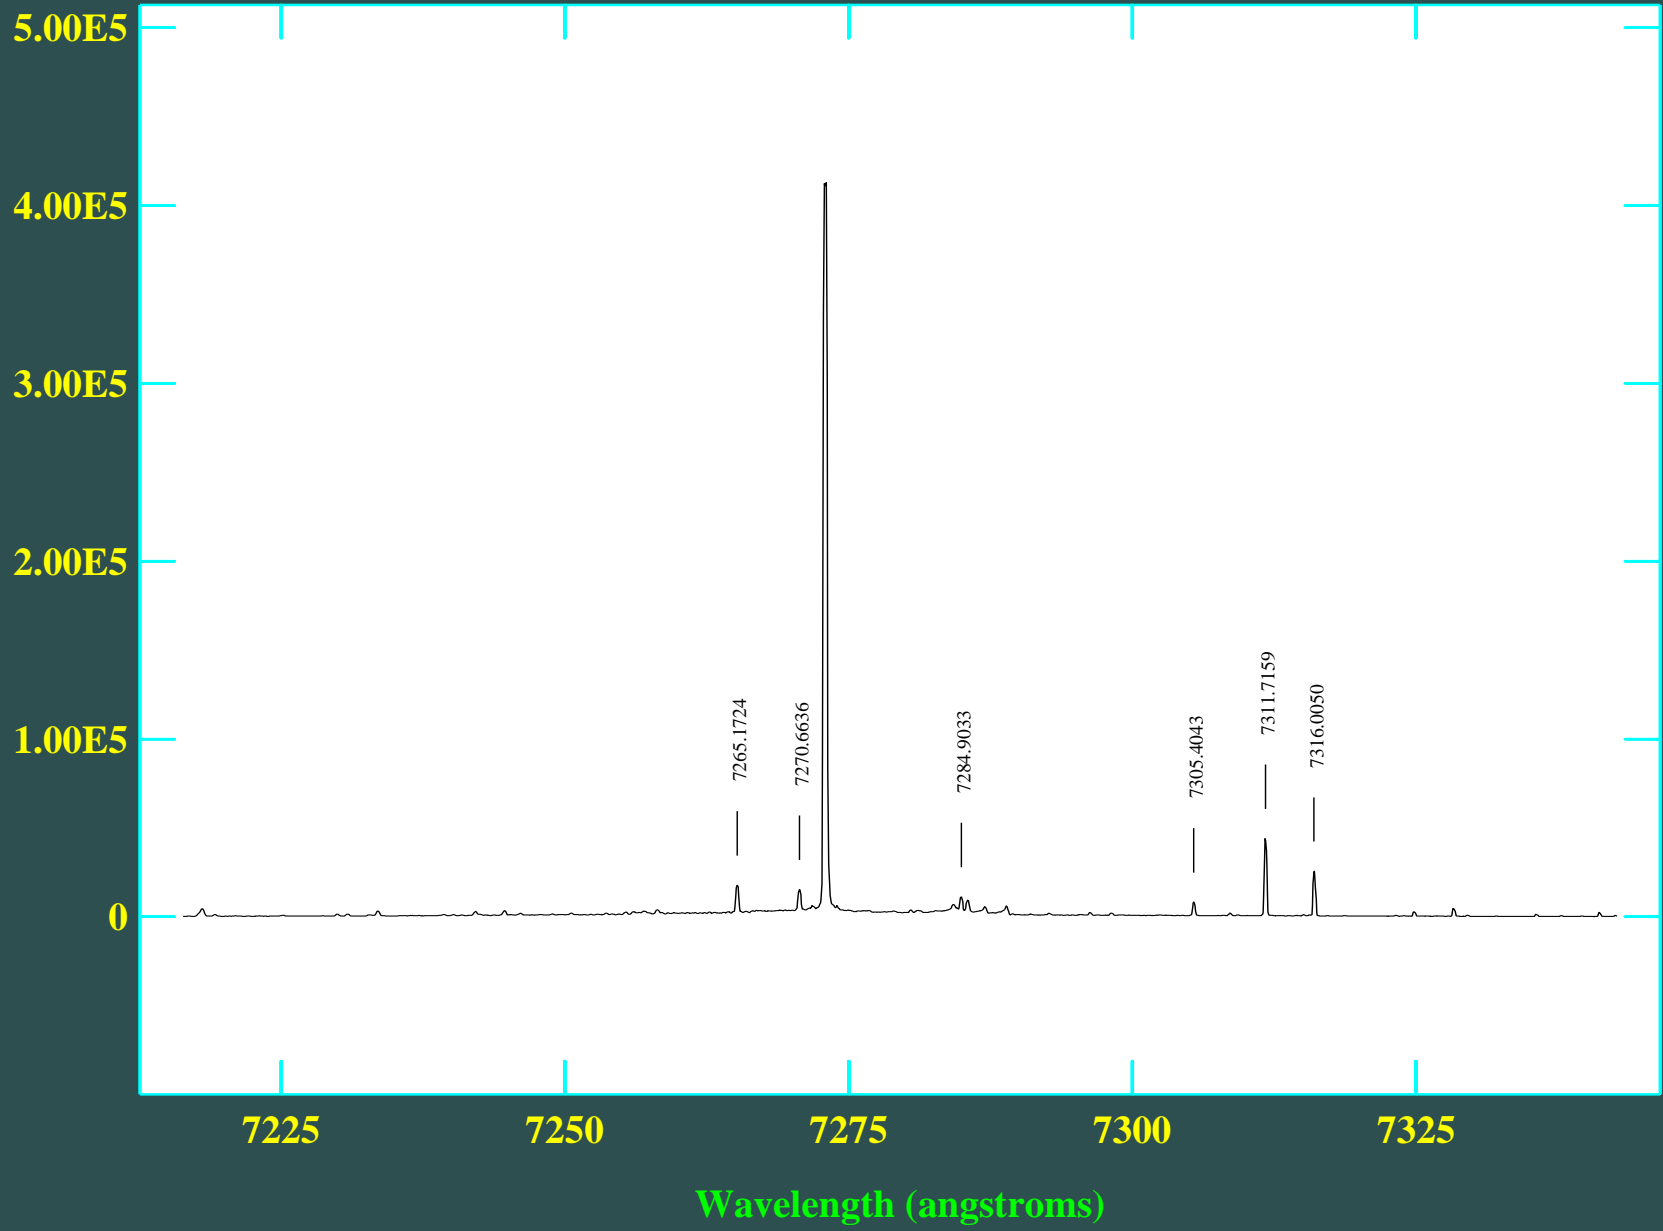

NOAO/IRAF V2.14EXPORT anna@anna-laptop Mon 17:33:19 17-Oct-2011
Aperture 53, Image line 53, Order 71
ecidentify thar_f: