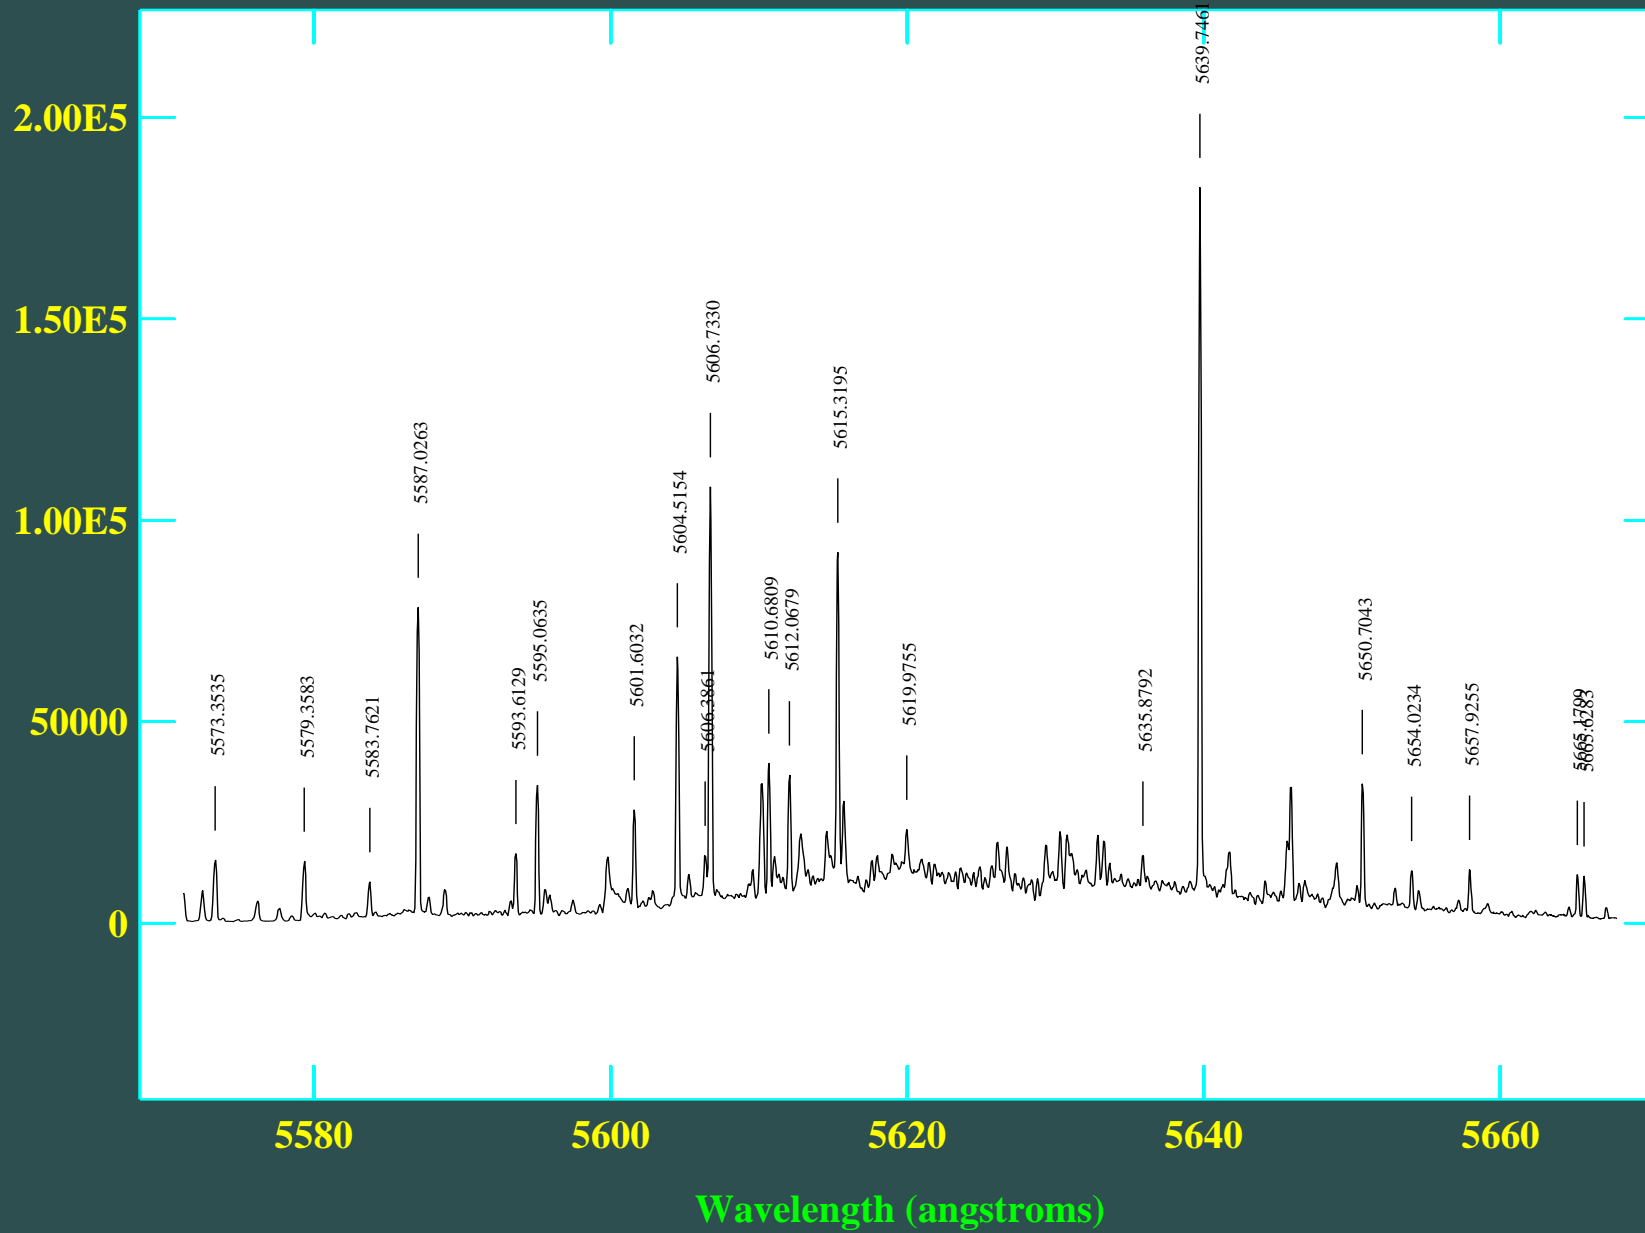

NOAO/IRAF V2.14EXPORT anna@anna-laptop Mon 17:33:01 17-Oct-2011
Aperture 32, Image line 32, Order 92
ecidentify thar_f: