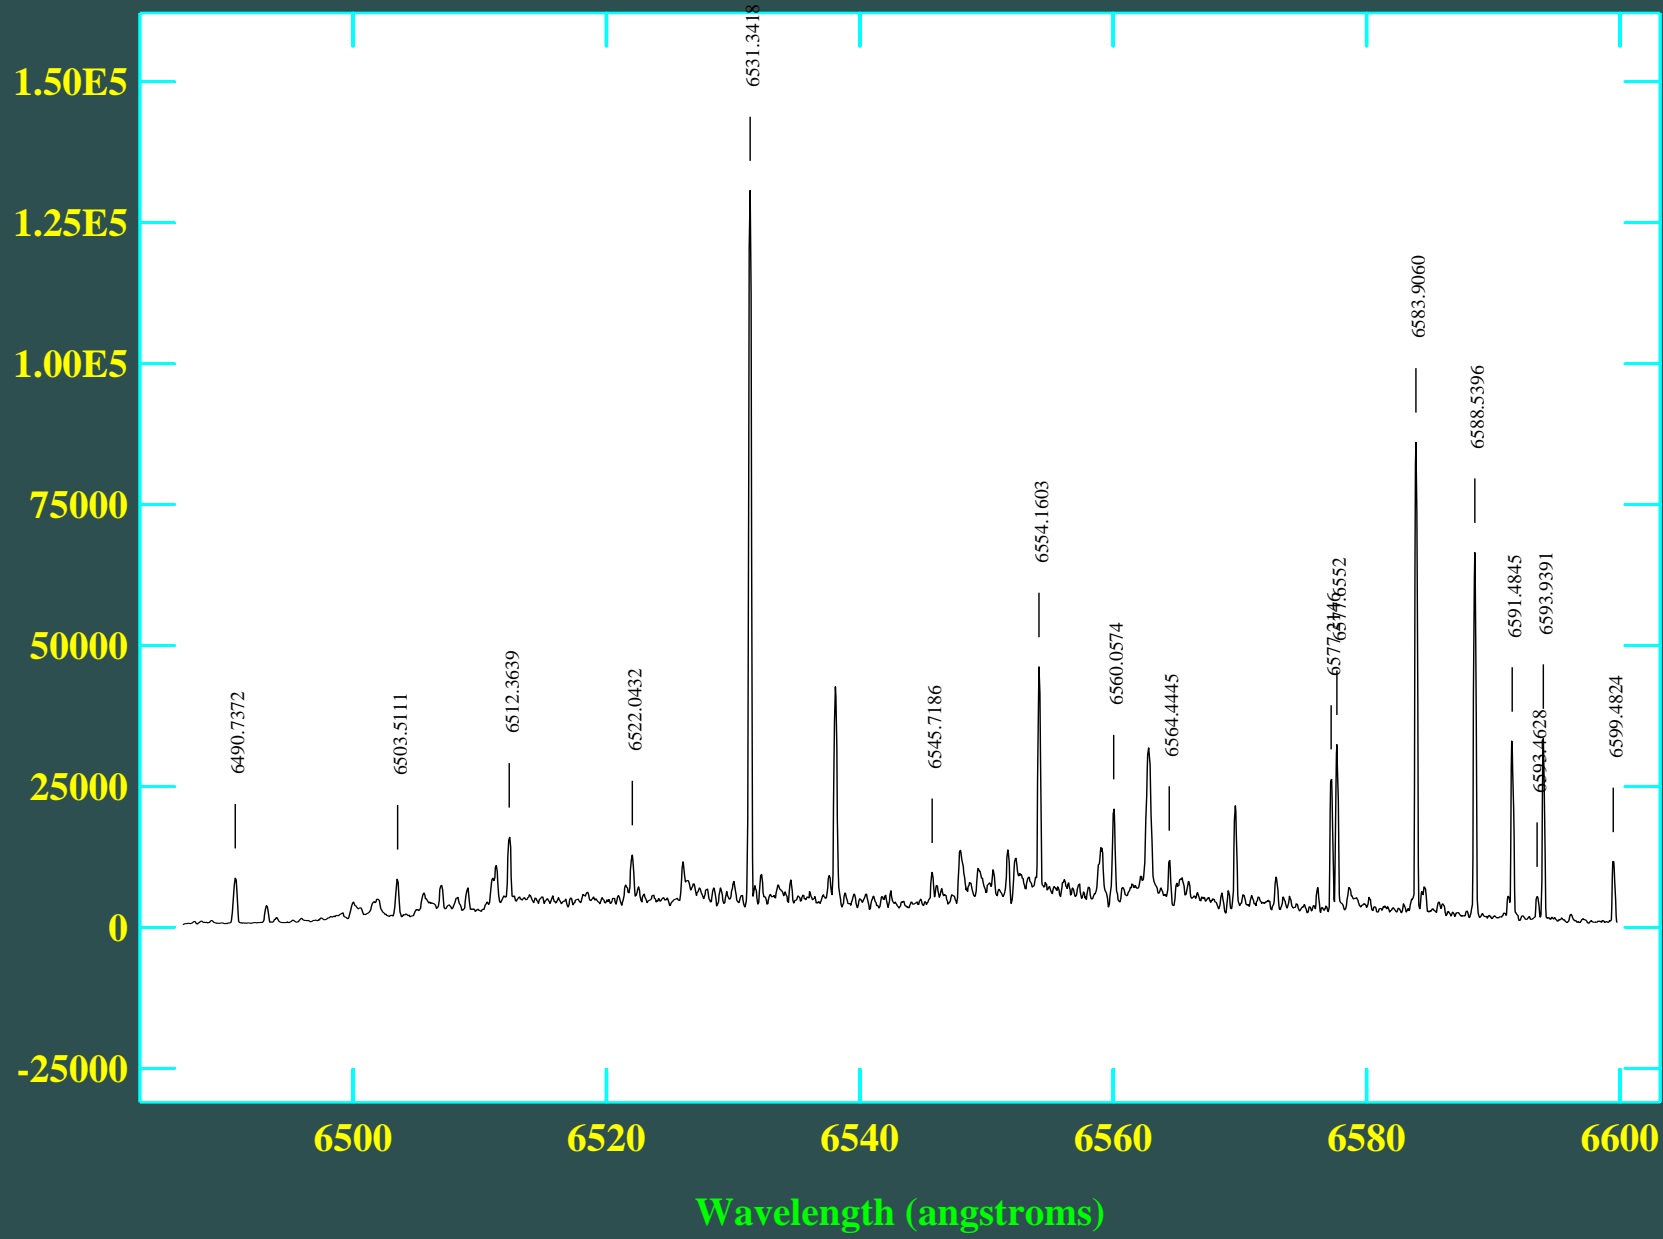

NOAO/IRAF V2.14EXPORT anna@anna-laptop Mon 17:33:12 17-Oct-2011
Aperture 45, Image line 45, Order 79
ecidentify thar_f: