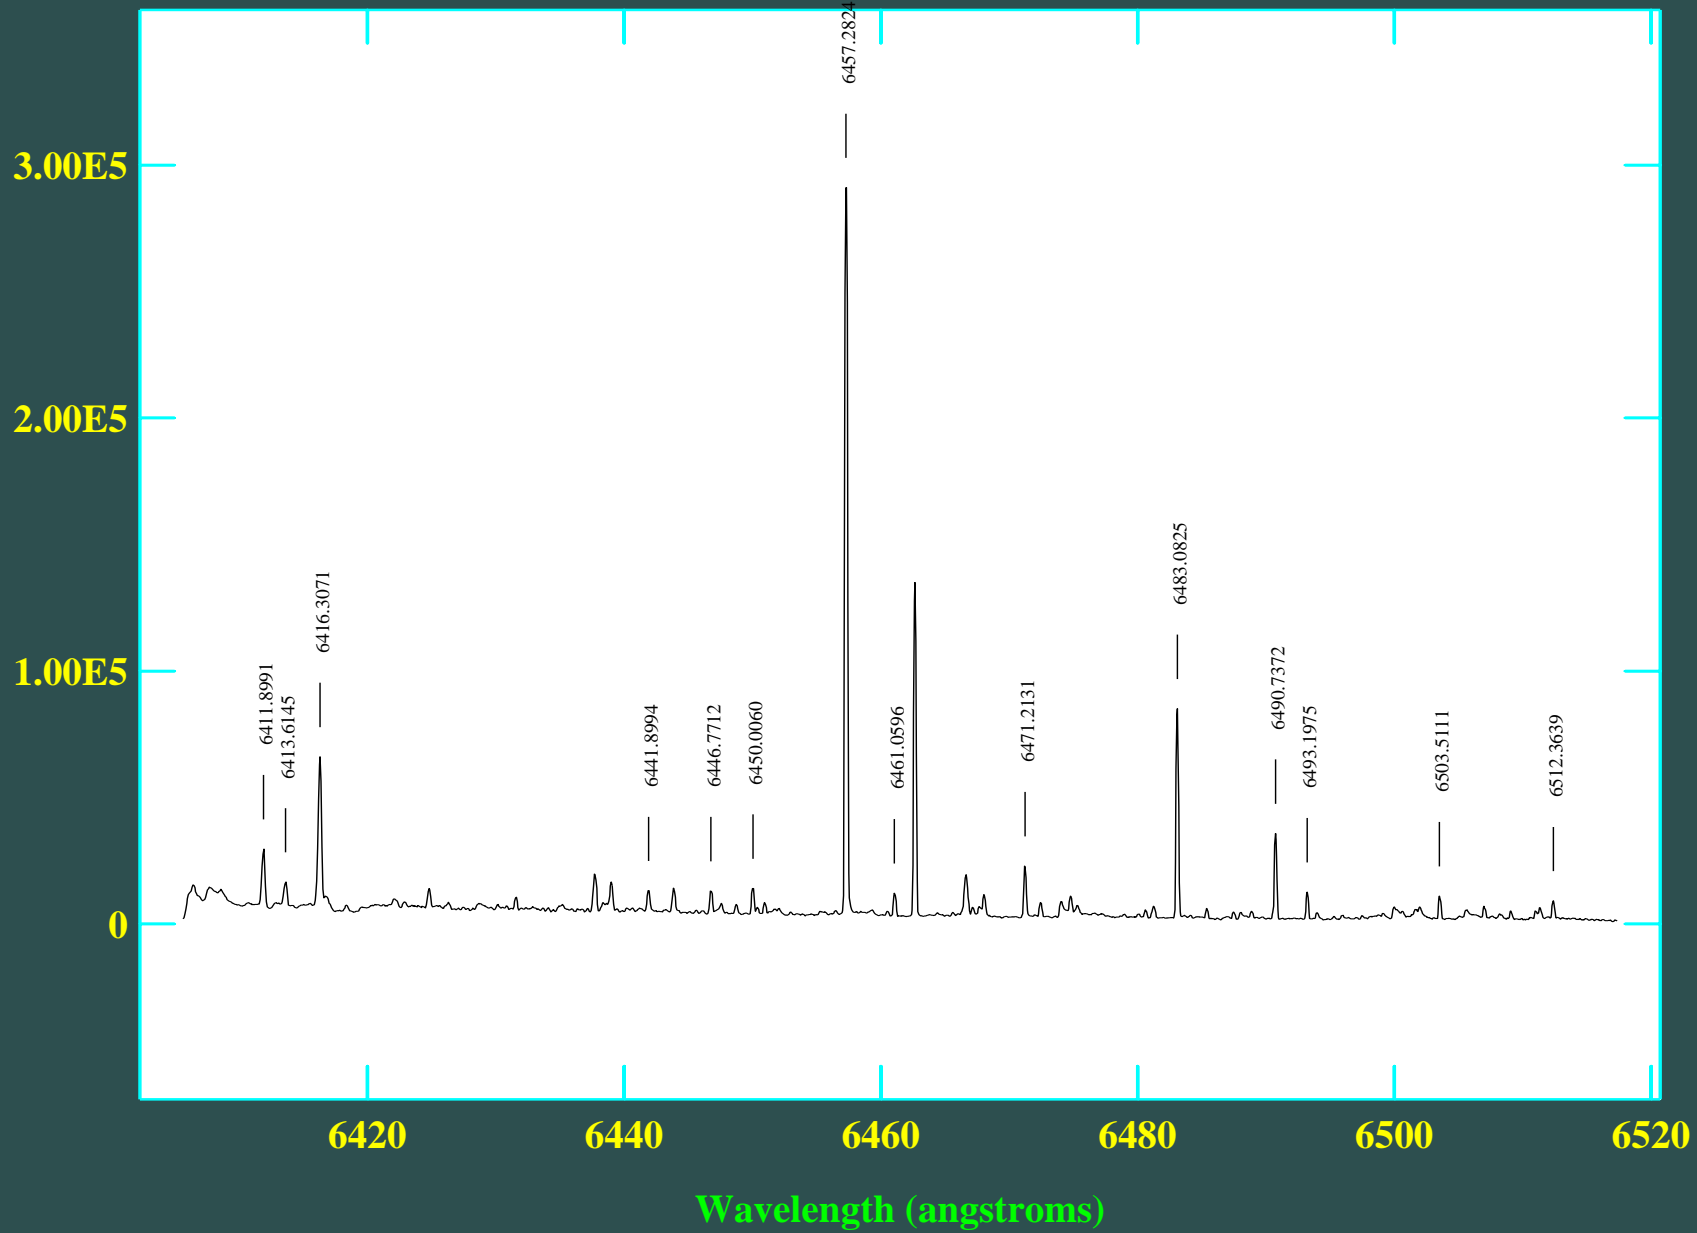

NOAO/IRAF V2.14EXPORT anna@anna-laptop Mon 17:33:11 17-Oct-2011
Aperture 44, Image line 44, Order 80
ecidentify thar_f: