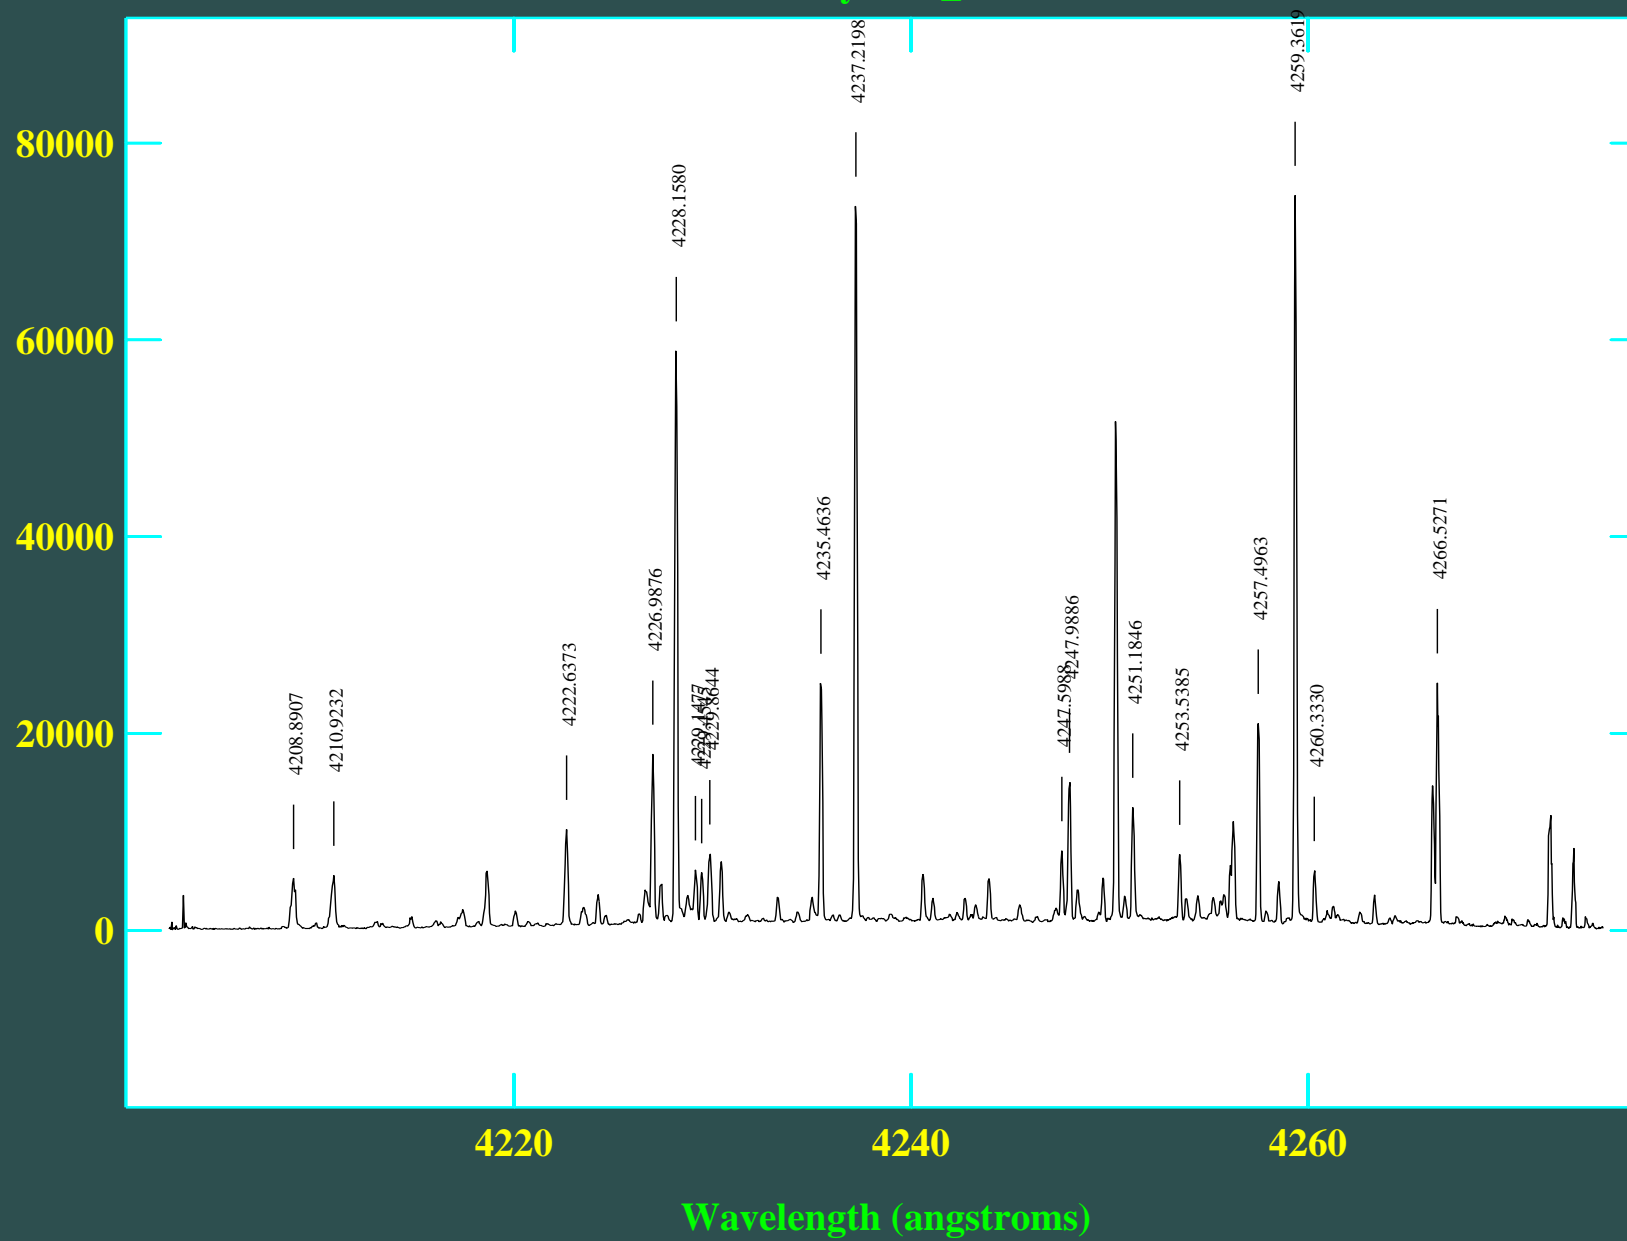

NOAO/IRAF V2.14EXPORT anna@anna-laptop Mon 17:32:14 17-Oct-2011
Aperture 2, Image line 2, Order 122
ecidentify thar_f: