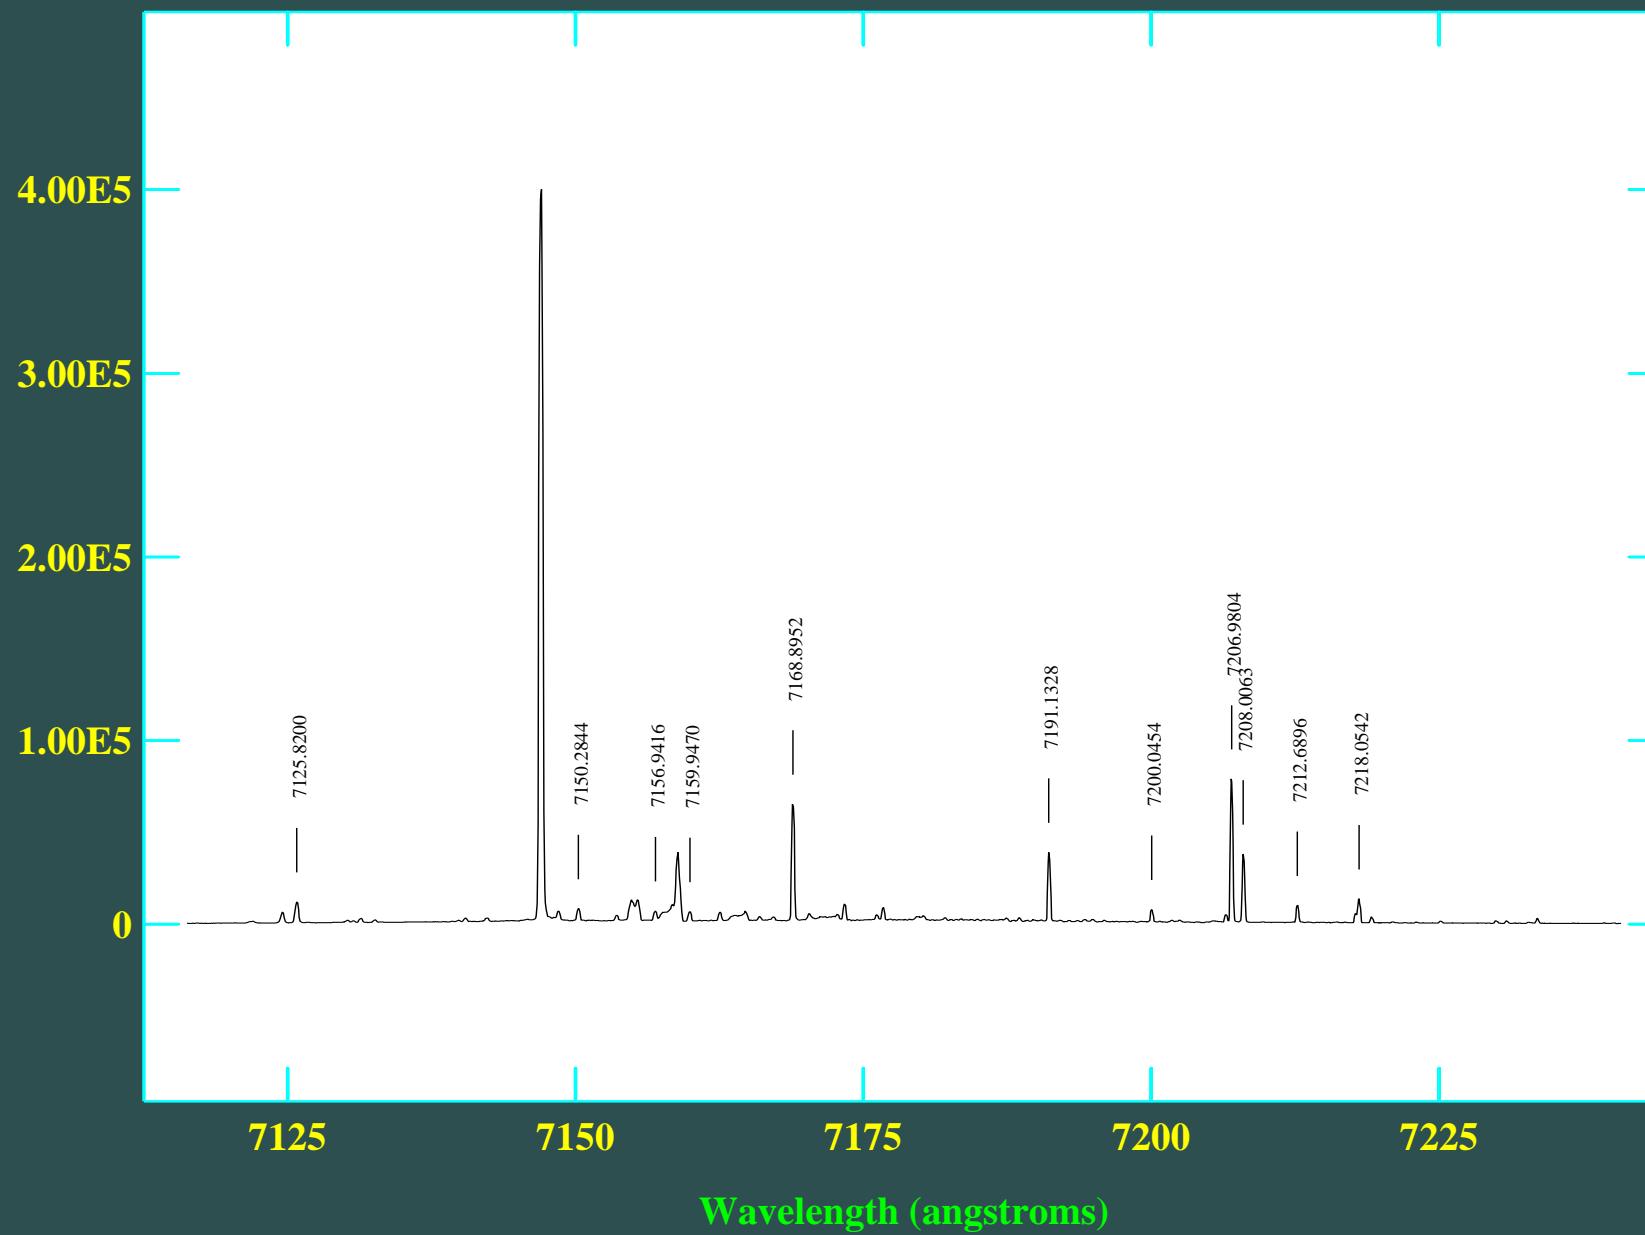

NOAO/IRAF V2.14EXPORT anna@anna-laptop Mon 17:33:18 17-Oct-2011
Aperture 52, Image line 52, Order 72
ecidentify thar_f: