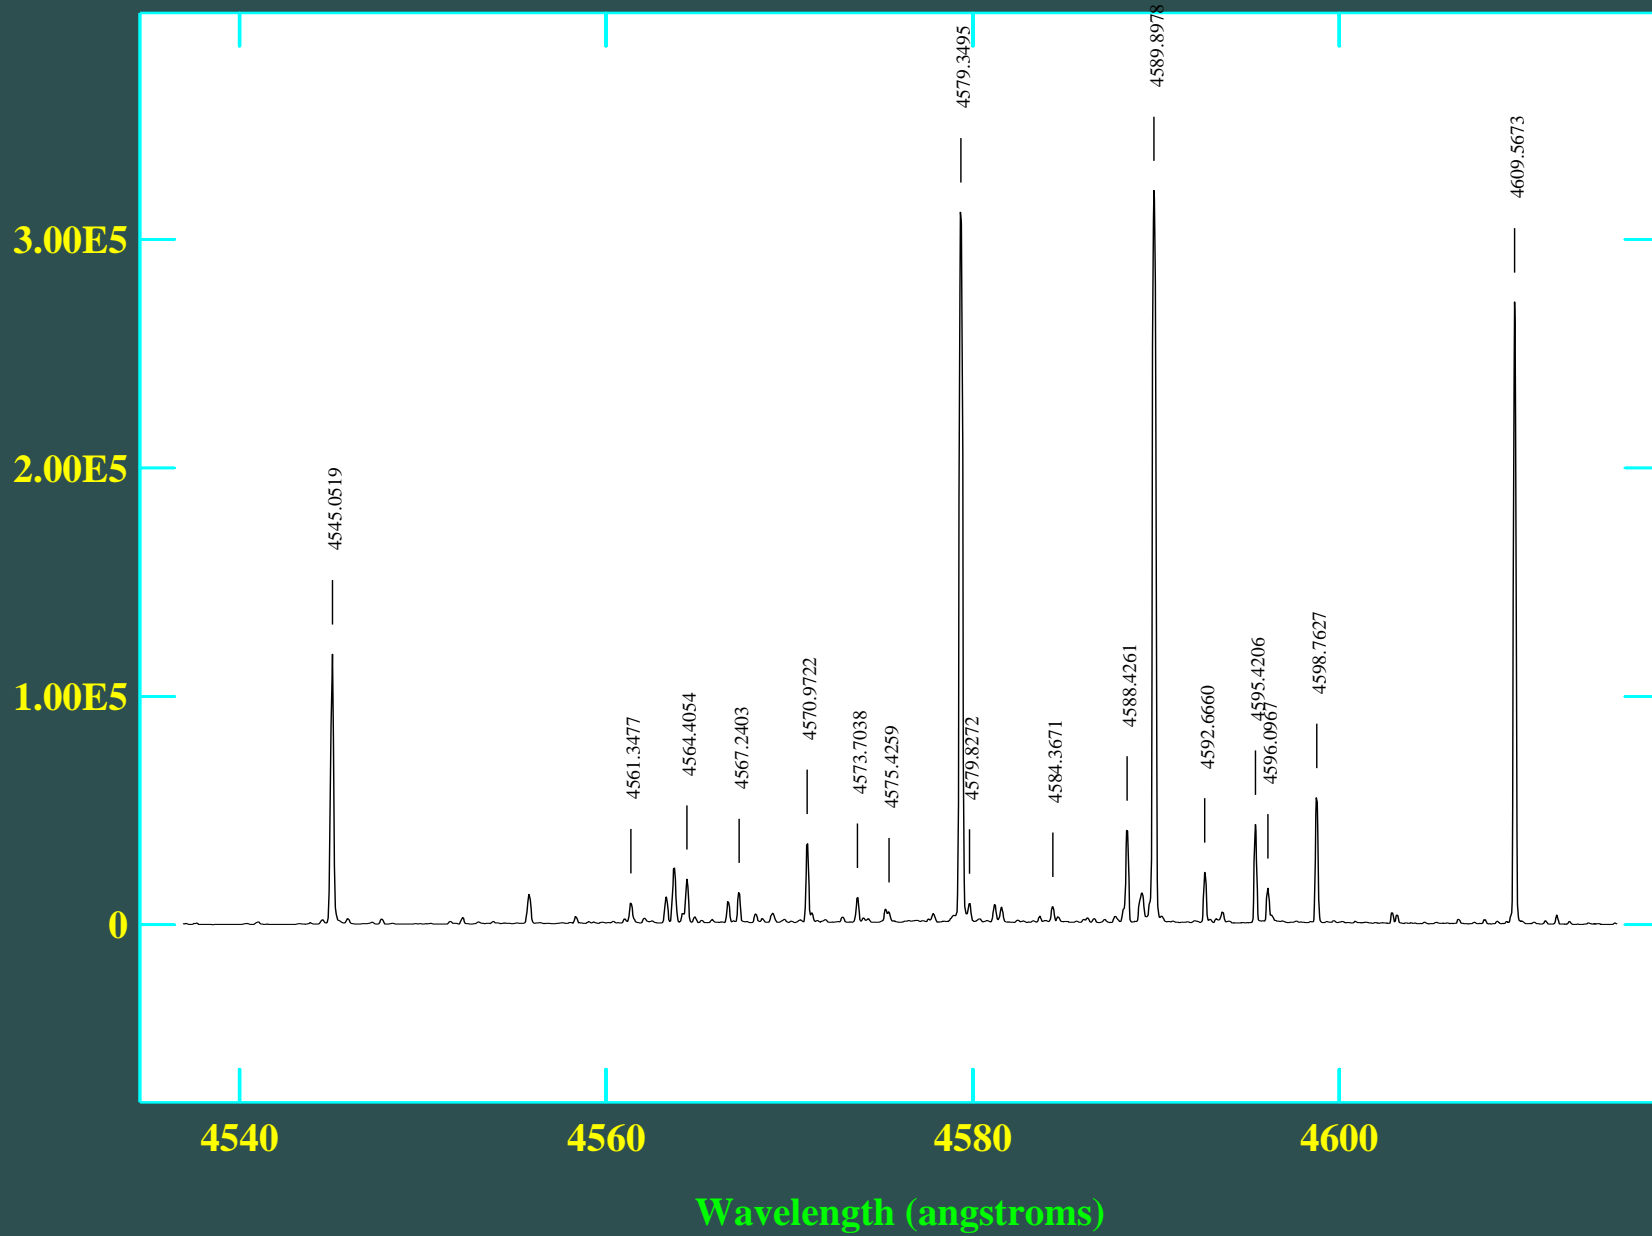

NOAO/IRAF V2.14EXPORT anna@anna-laptop Mon 17:32:45 17-Oct-2011
Aperture 11, Image line 11, Order 113
ecidentify thar_f: