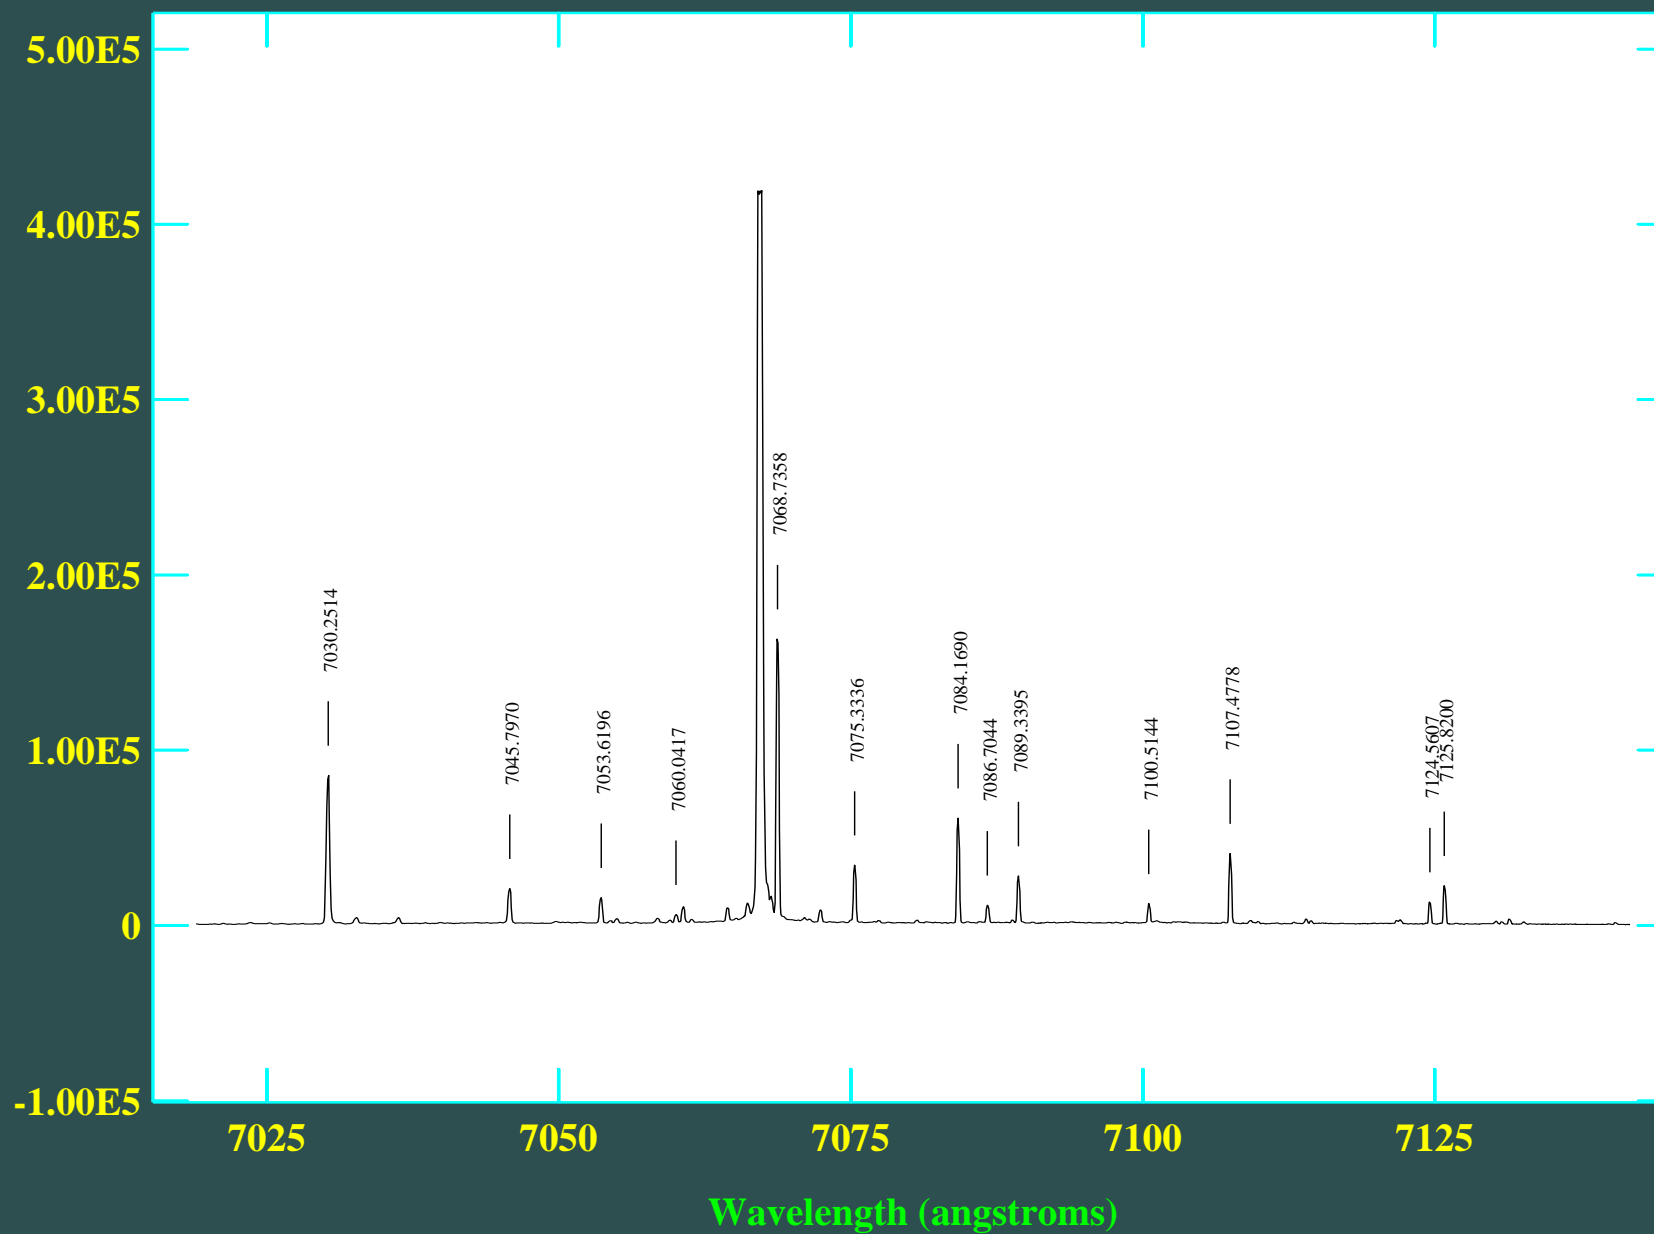

NOAO/IRAF V2.14EXPORT anna@anna-laptop Mon 17:33:17 17-Oct-2011
Aperture 51, Image line 51, Order 73
ecidentify thar_f: