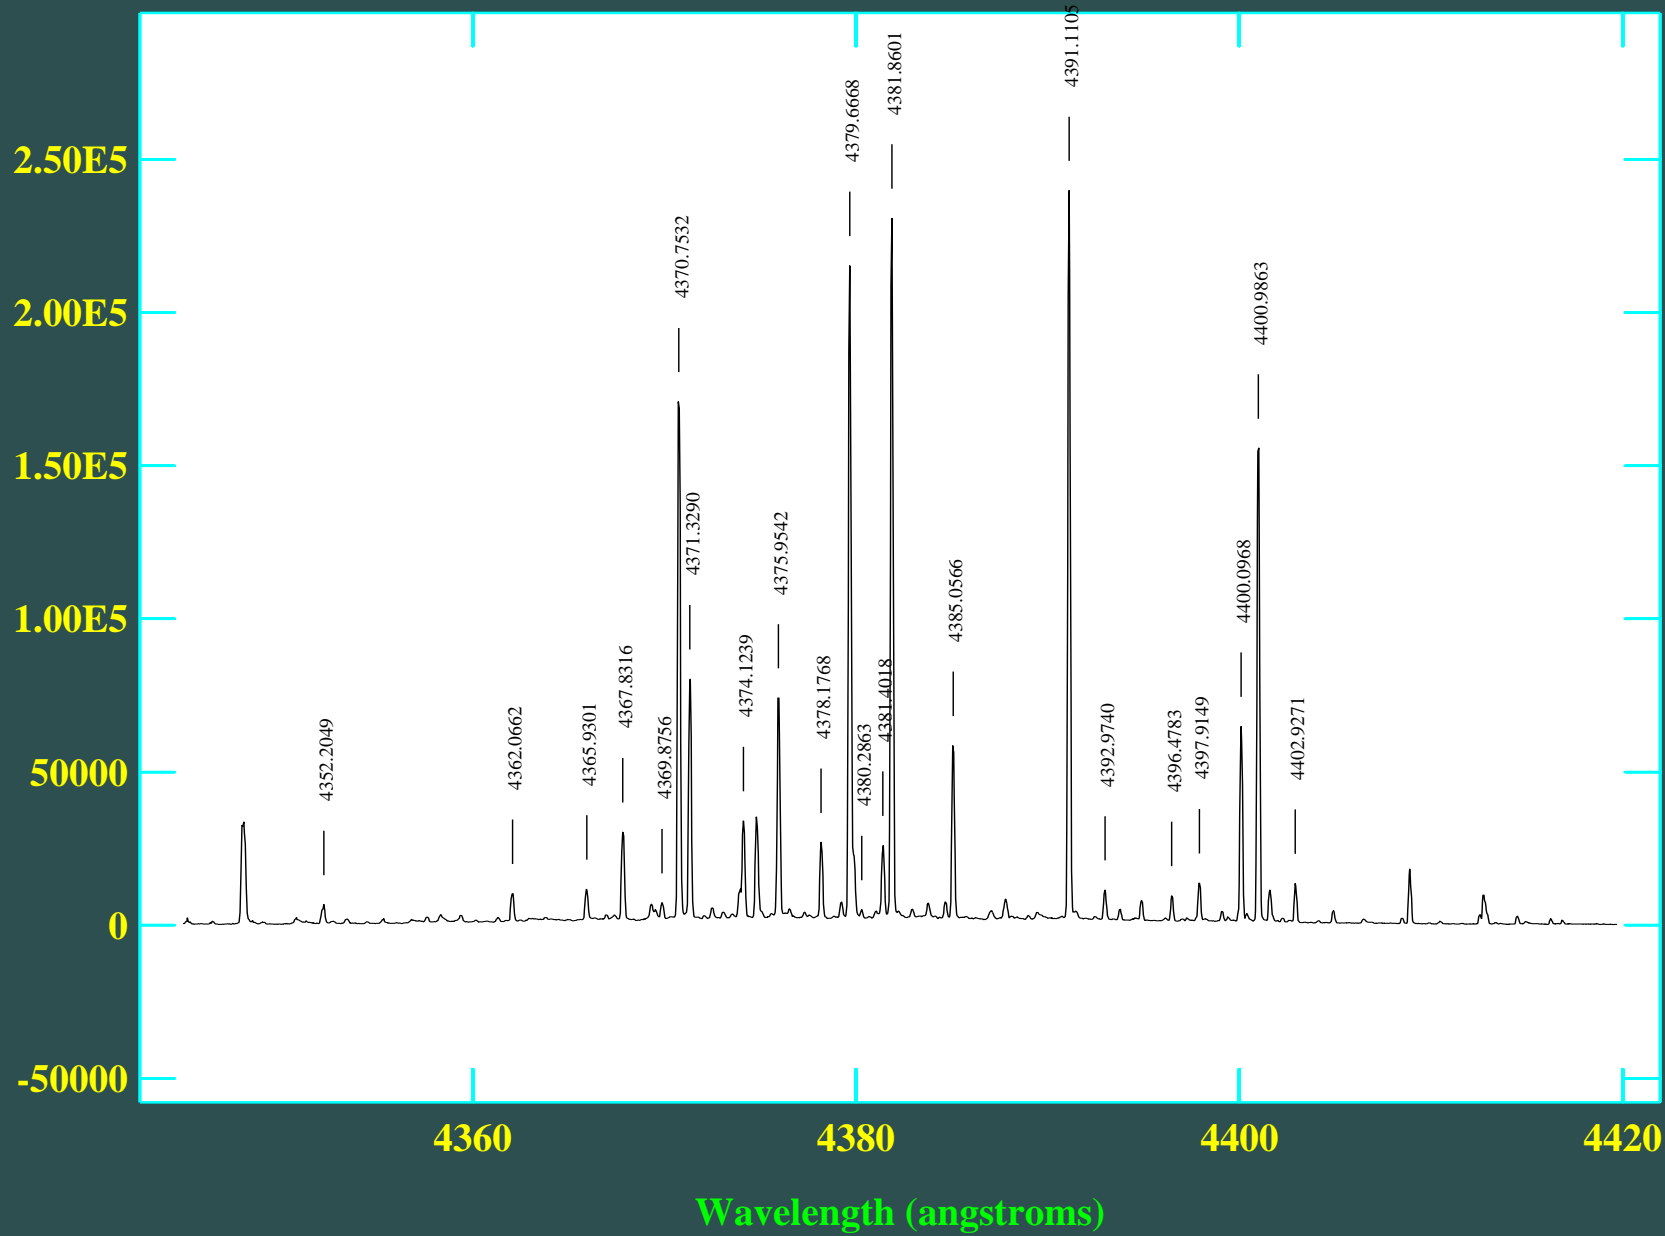

NOAO/IRAF V2.14EXPORT anna@anna-laptop Mon 17:32:40 17-Oct-2011
Aperture 6, Image line 6, Order 118
ecidentify thar_f: