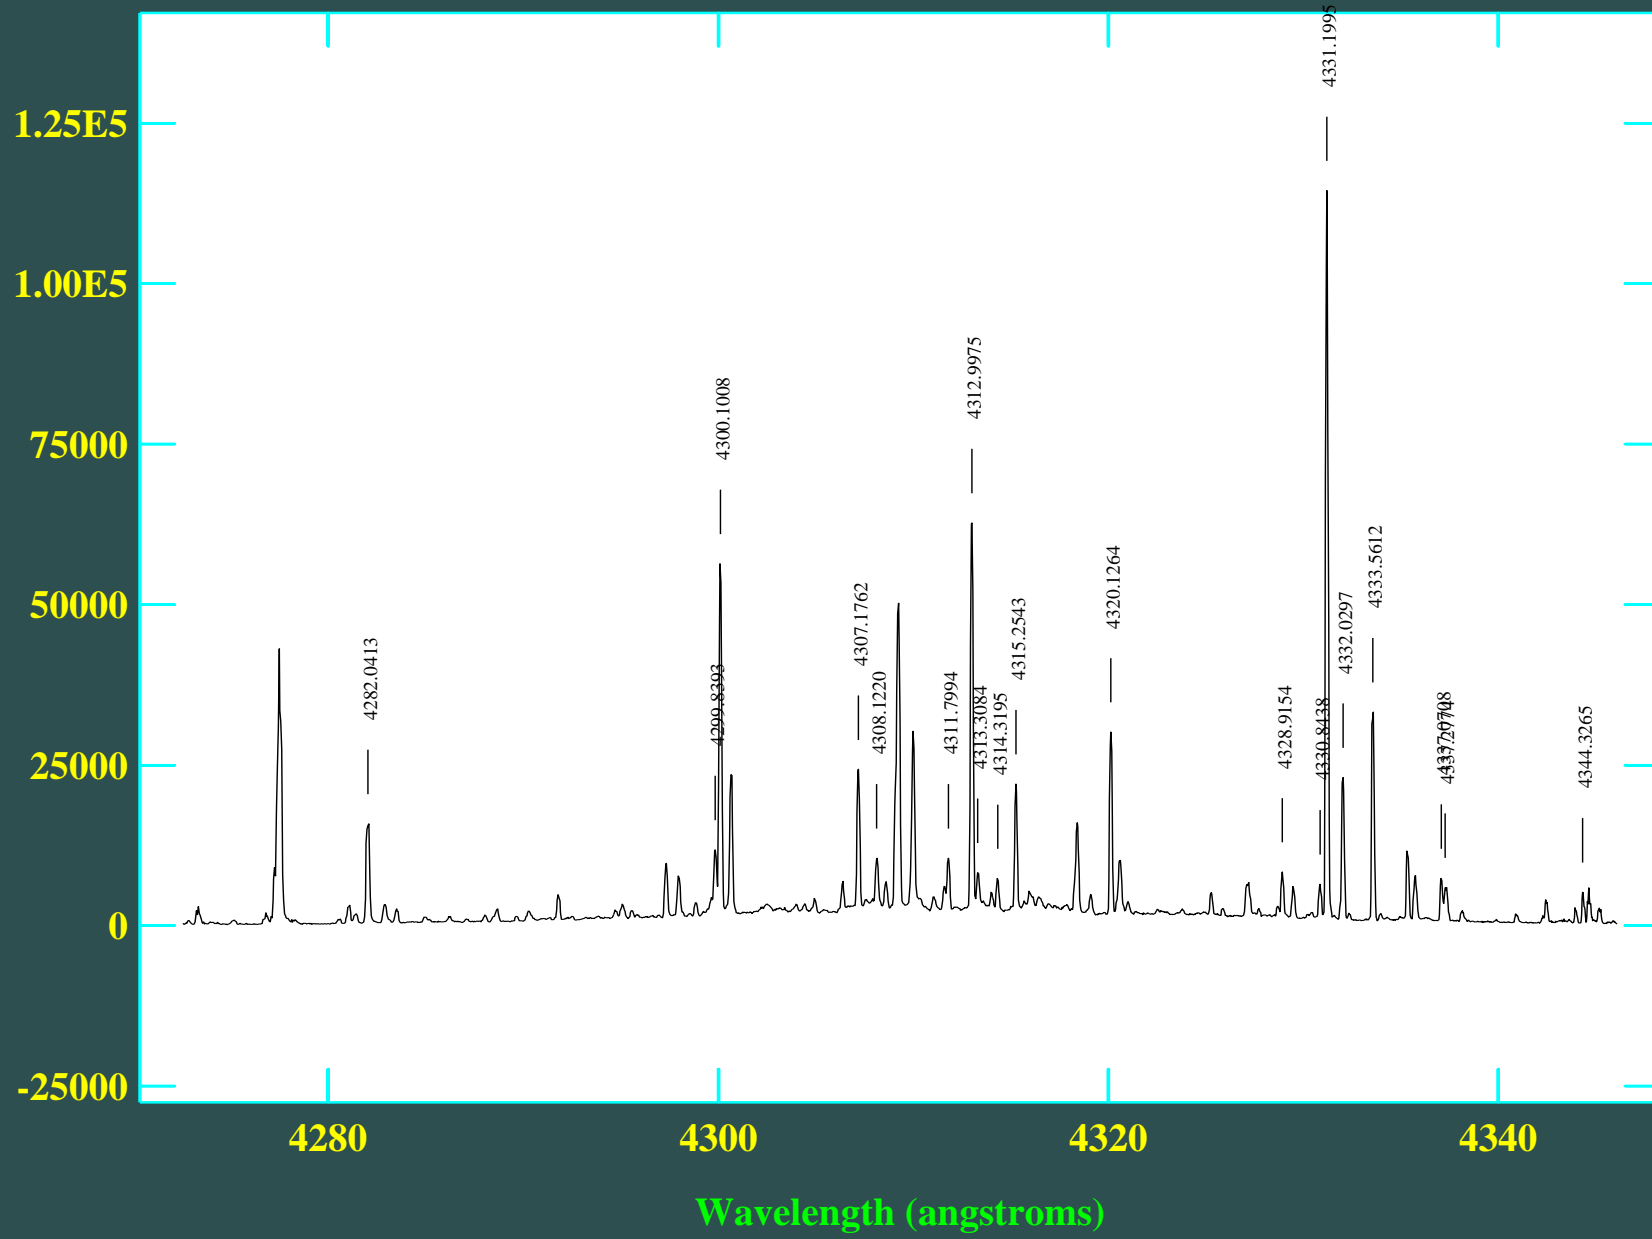

NOAO/IRAF V2.14EXPORT anna@anna-laptop Mon 17:32:19 17-Oct-2011
Aperture 4, Image line 4, Order 120
ecidentify thar_f: