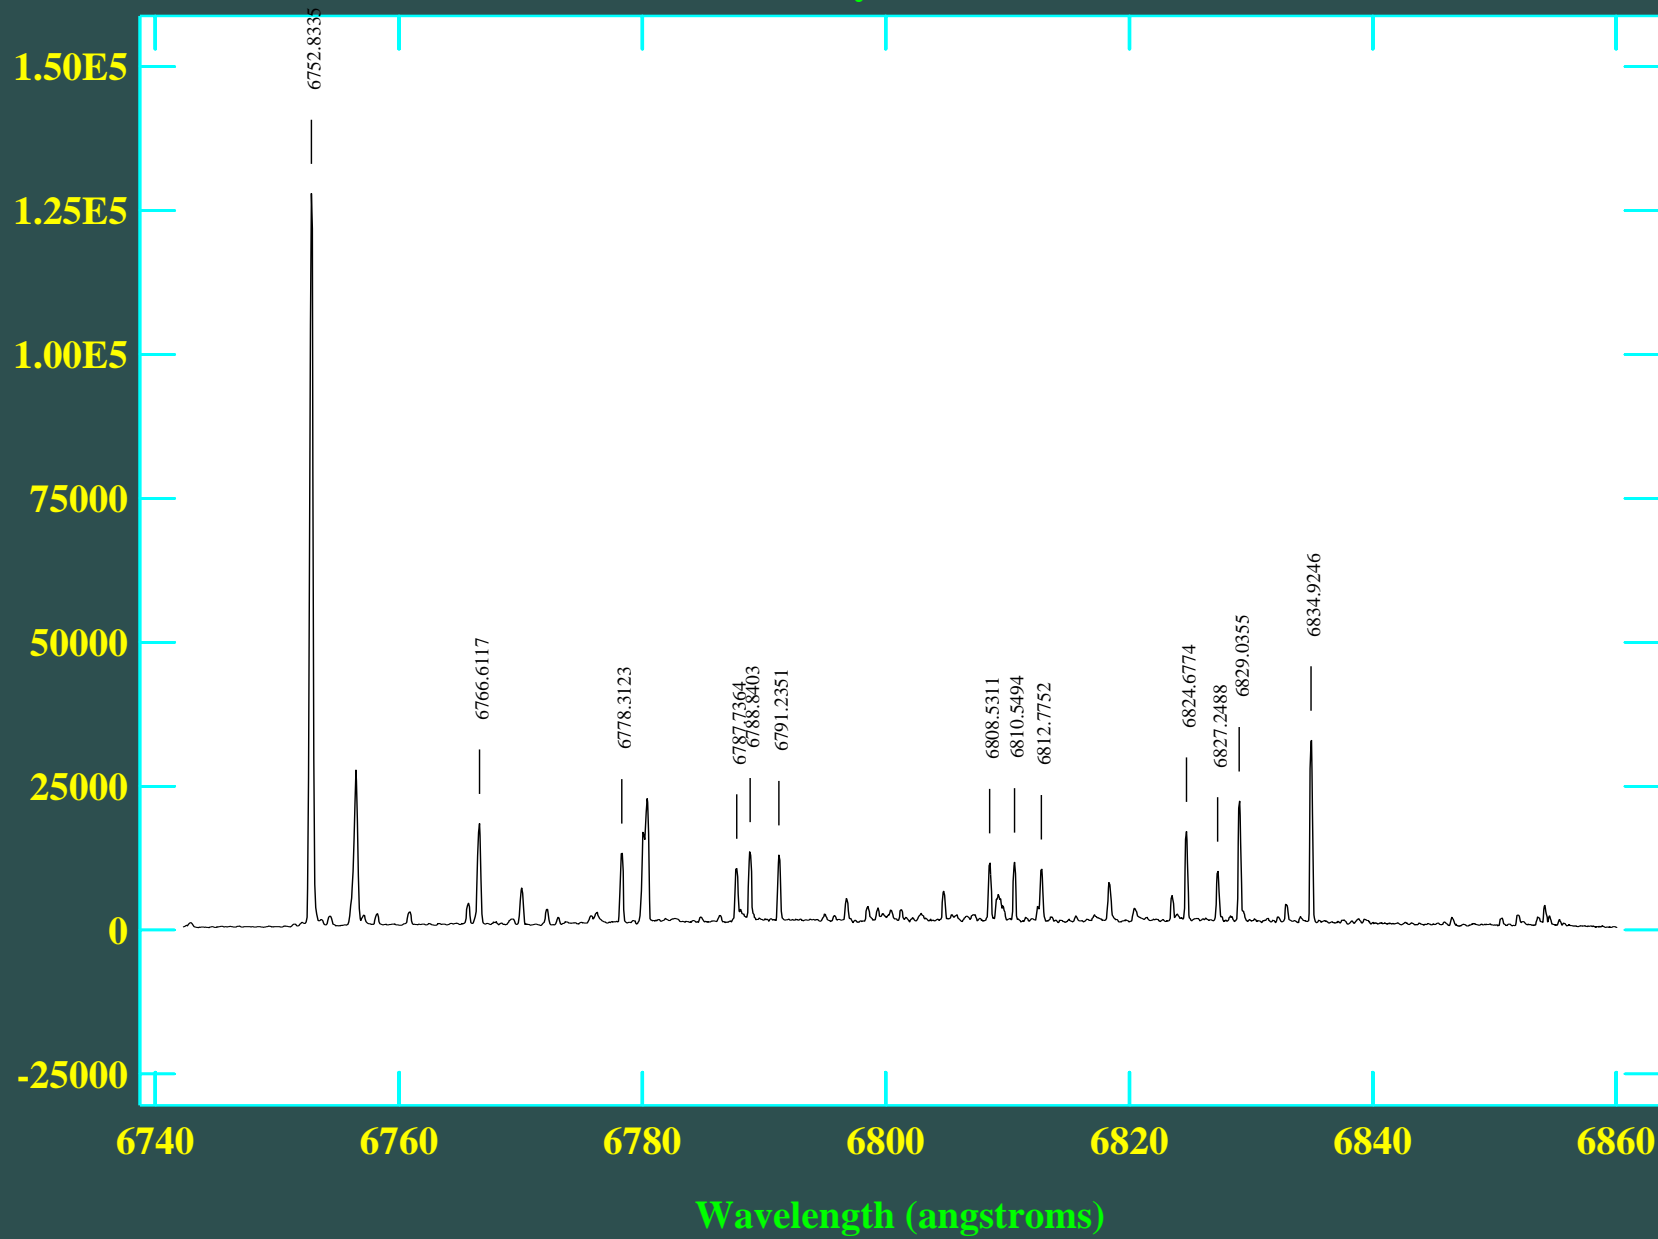

NOAO/IRAF V2.14EXPORT anna@anna-laptop Mon 17:33:14 17-Oct-2011
Aperture 48, Image line 48, Order 76
ecidentify thar_f: