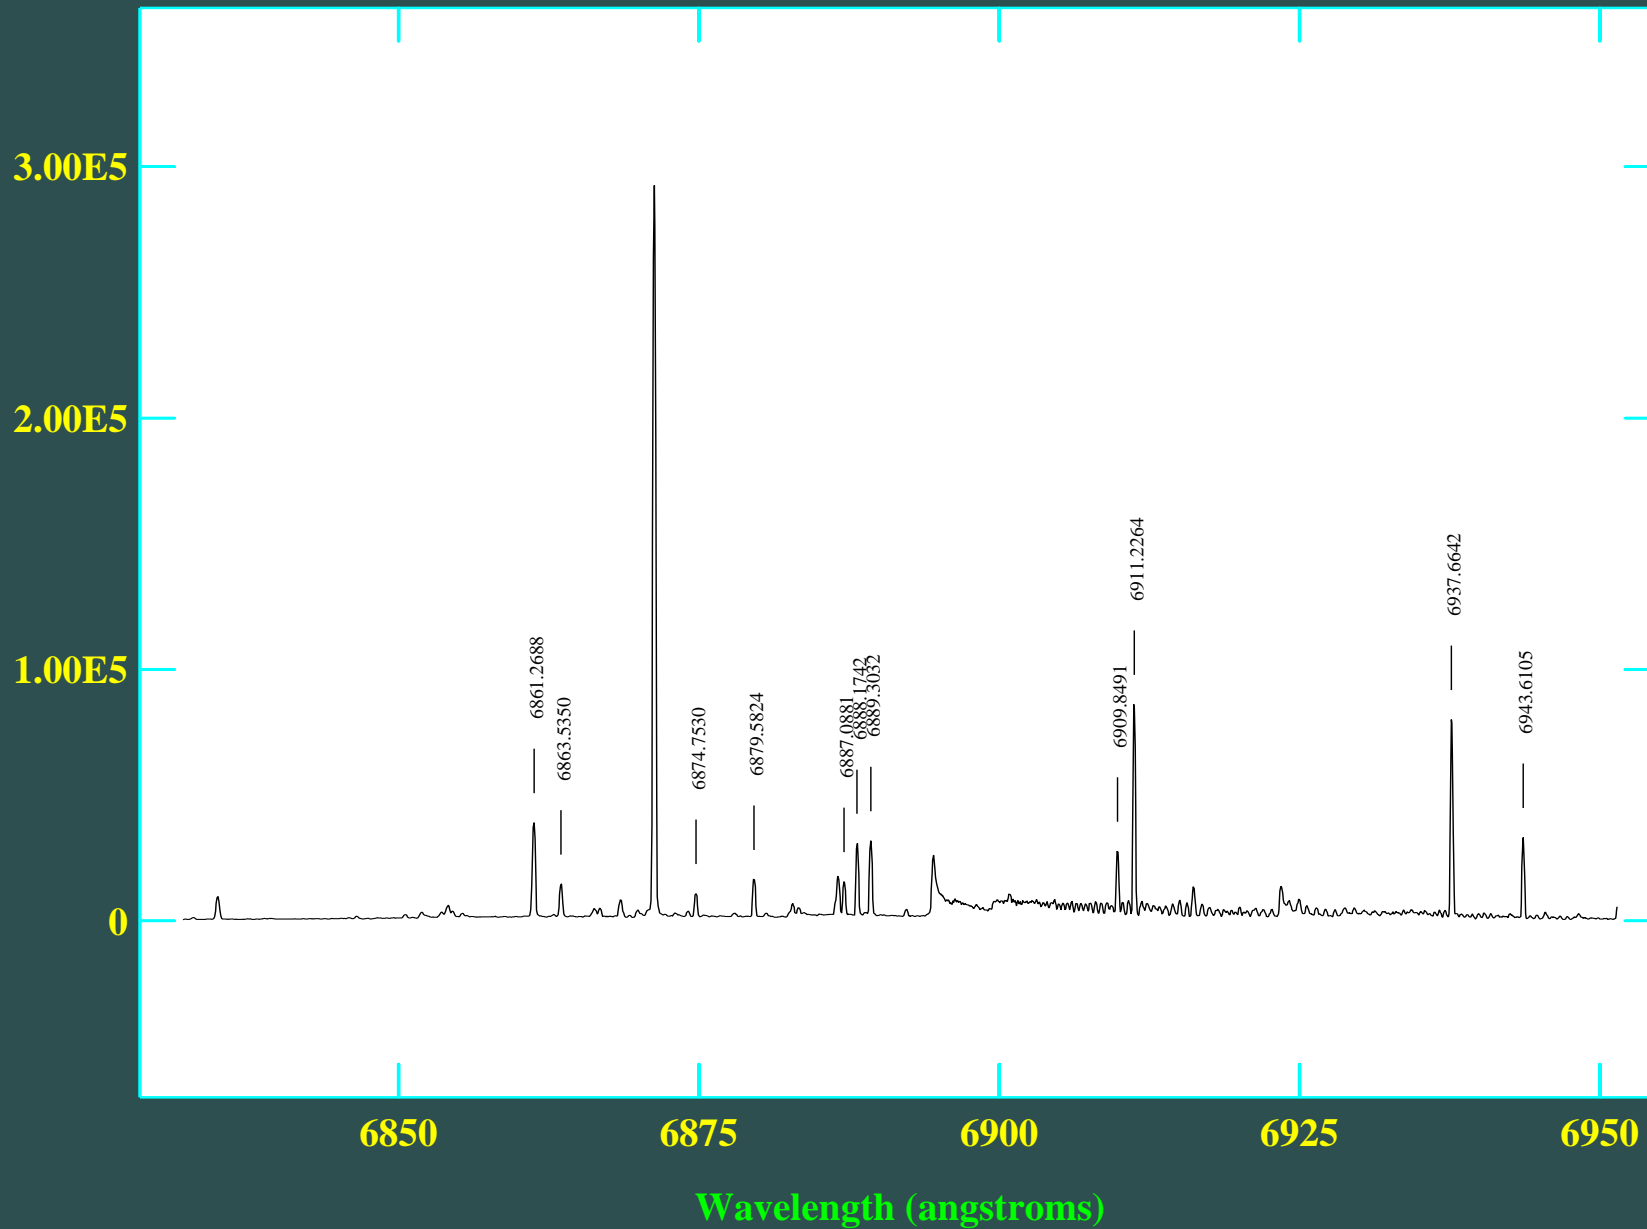

NOAO/IRAF V2.14EXPORT anna@anna-laptop Mon 17:33:15 17-Oct-2011
Aperture 49, Image line 49, Order 75
ecidentify thar_f: