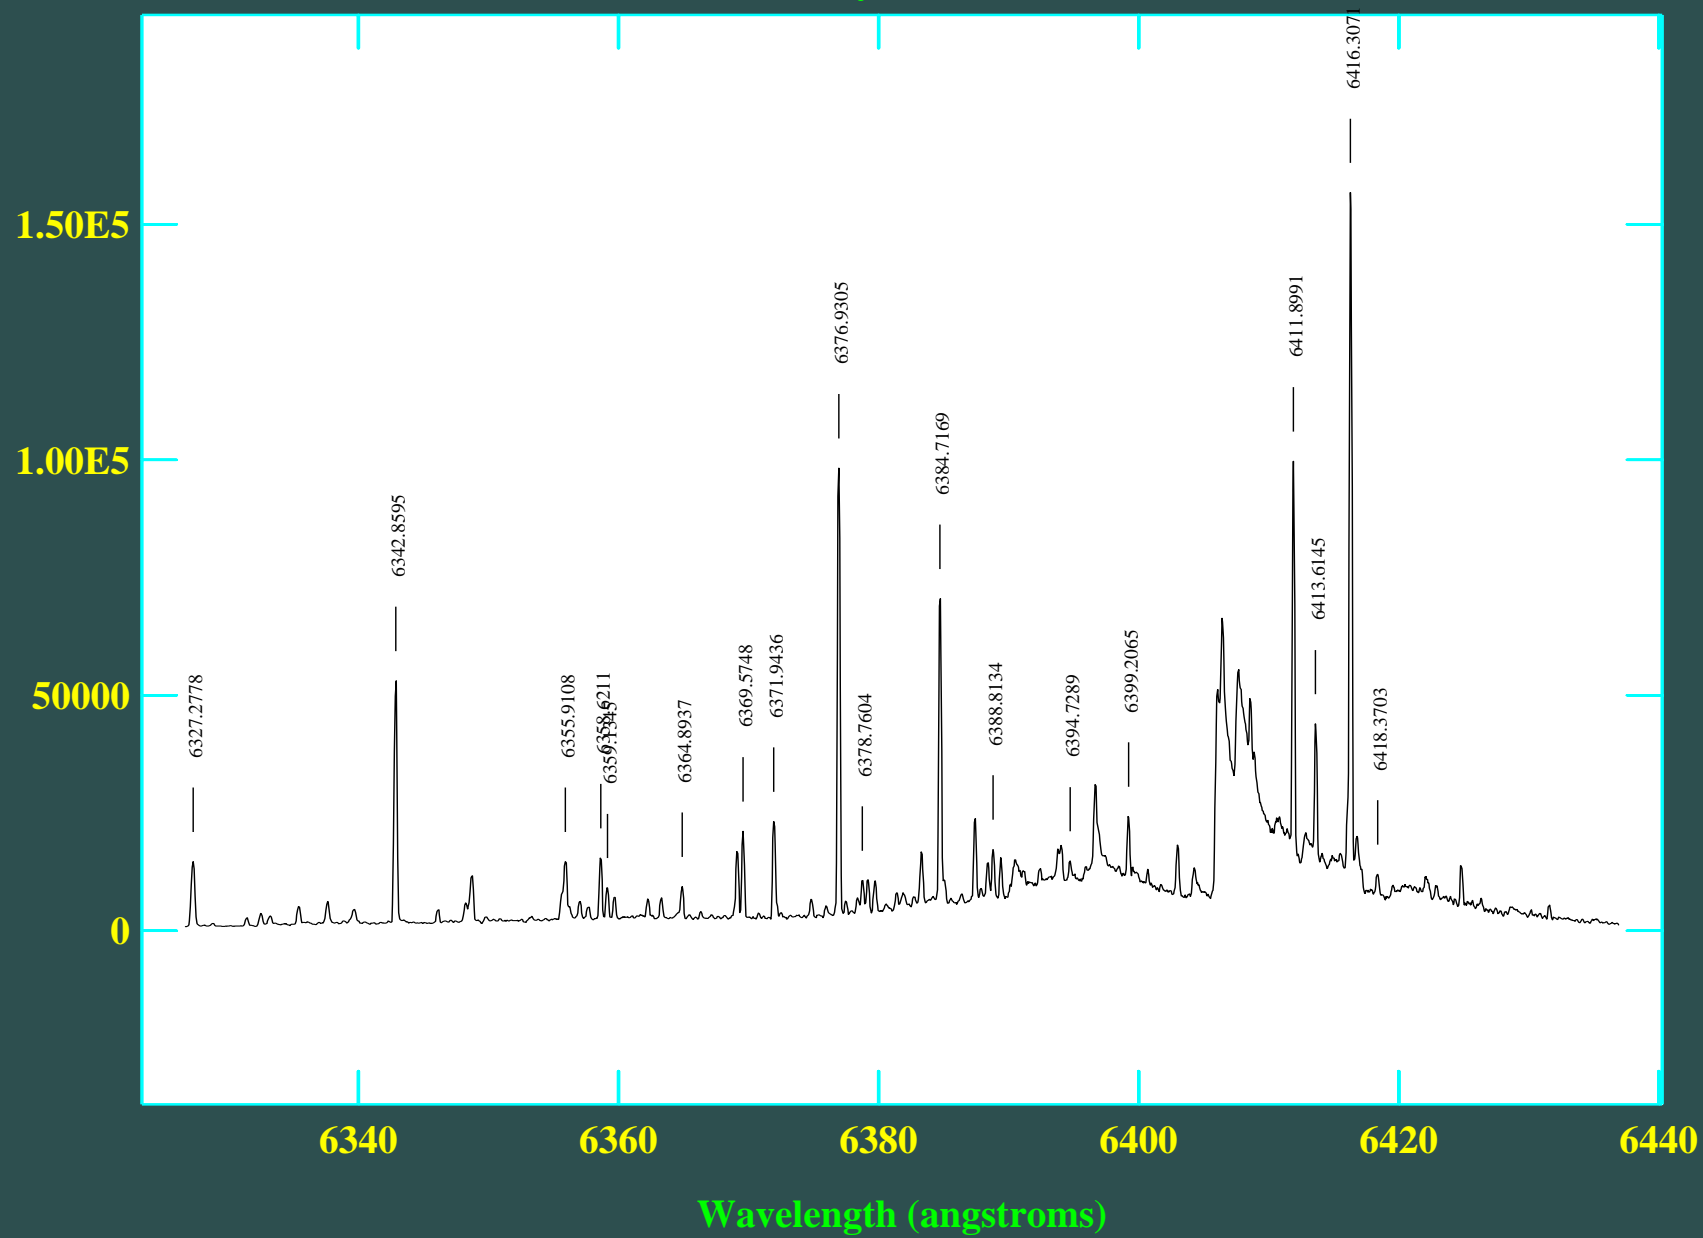

NOAO/IRAF V2.14EXPORT anna@anna-laptop Mon 17:33:10 17-Oct-2011
Aperture 43, Image line 43, Order 81
ecidentify thar_f: