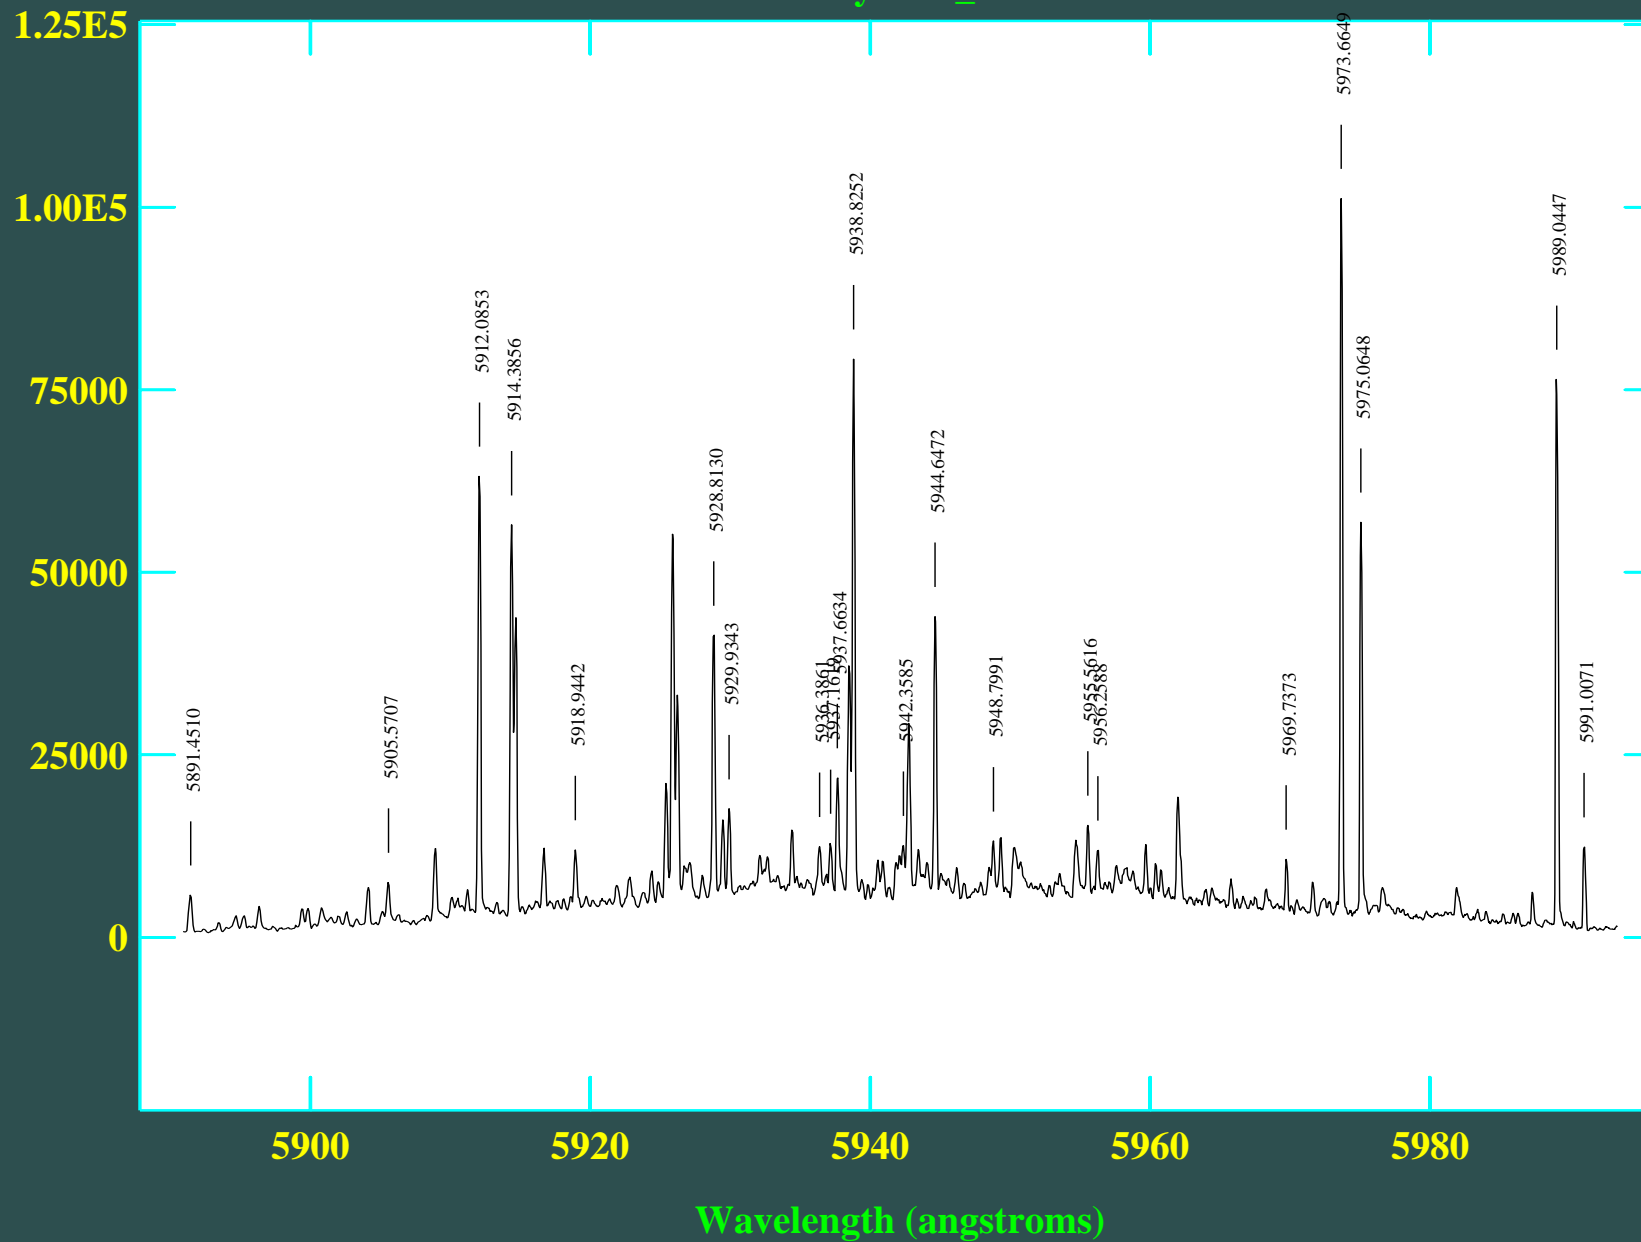

NOAO/IRAF V2.14EXPORT anna@anna-laptop Mon 17:33:05 17-Oct-2011
Aperture 37, Image line 37, Order 87
ecidentify thar_f: