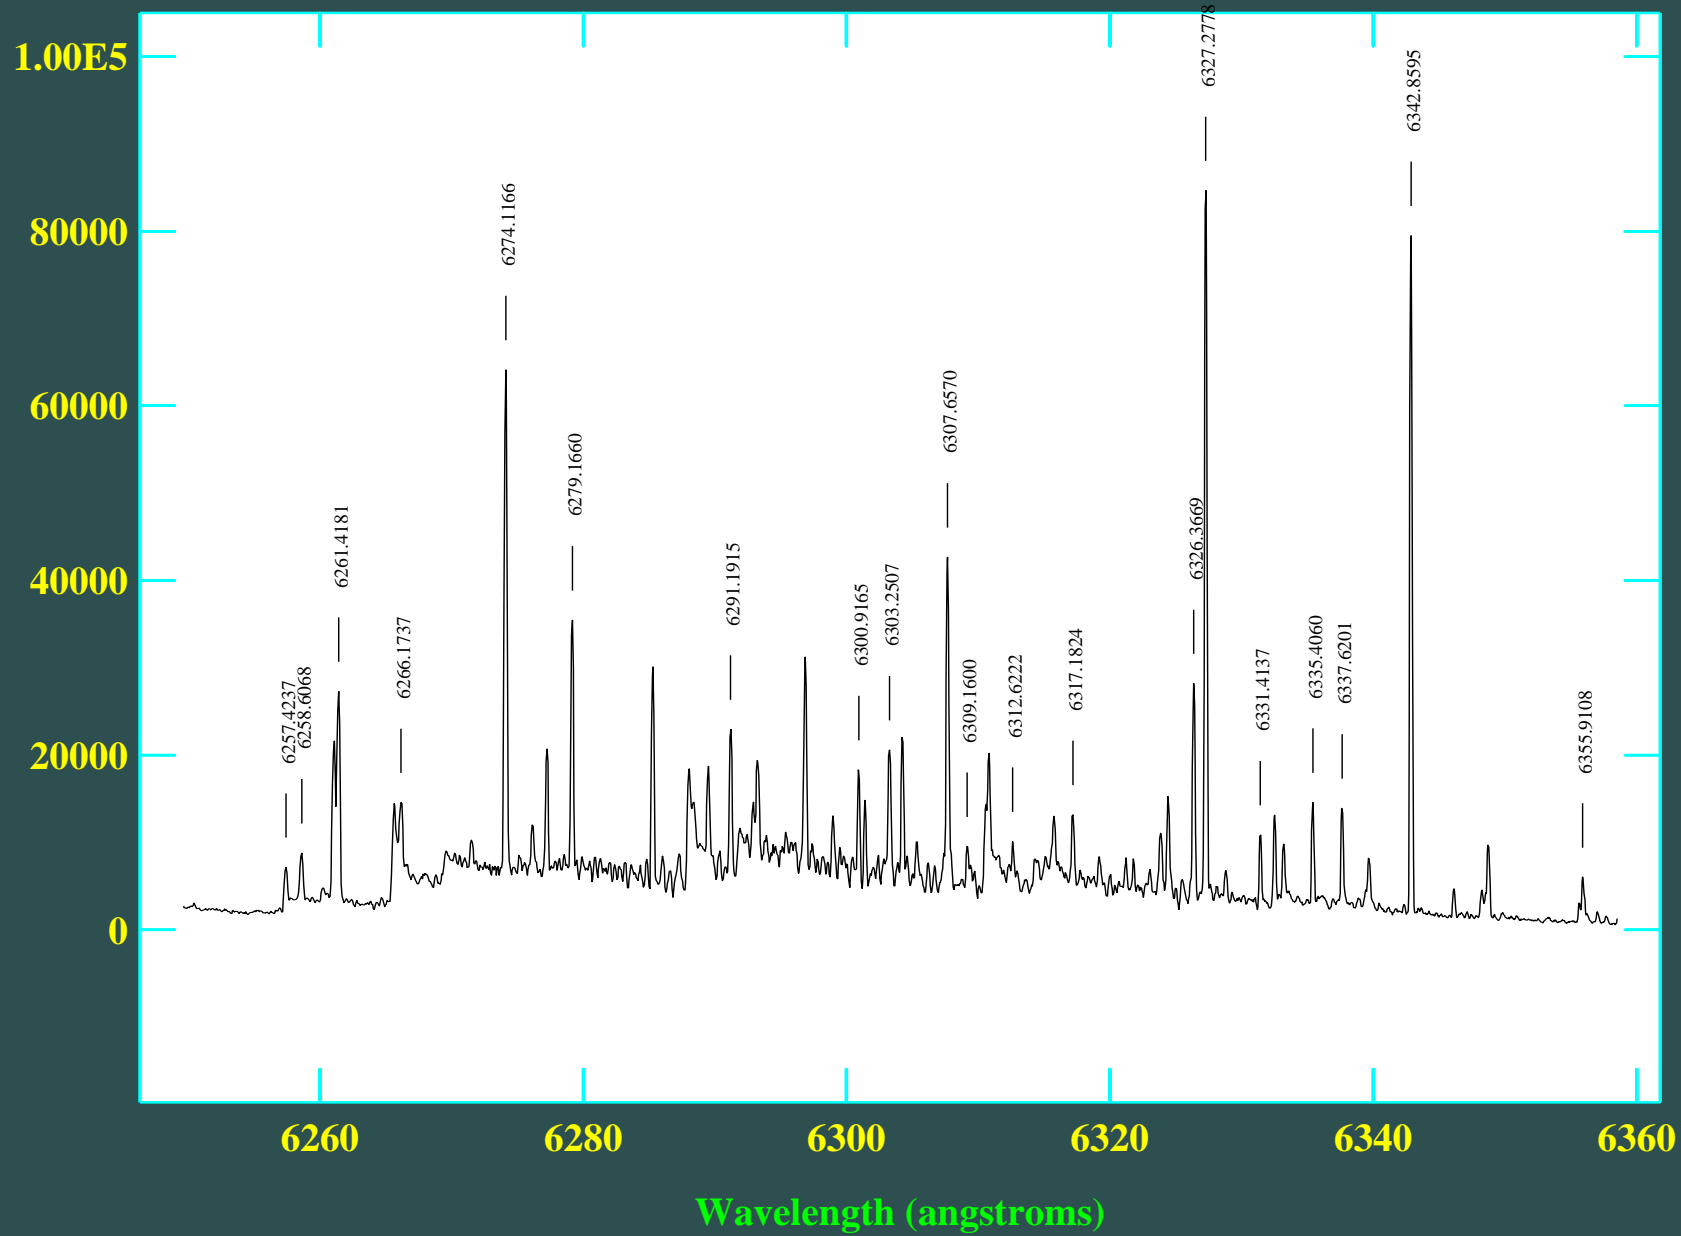

NOAO/IRAF V2.14EXPORT anna@anna-laptop Mon 17:33:09 17-Oct-2011
Aperture 42, Image line 42, Order 82
ecidentify thar_f: