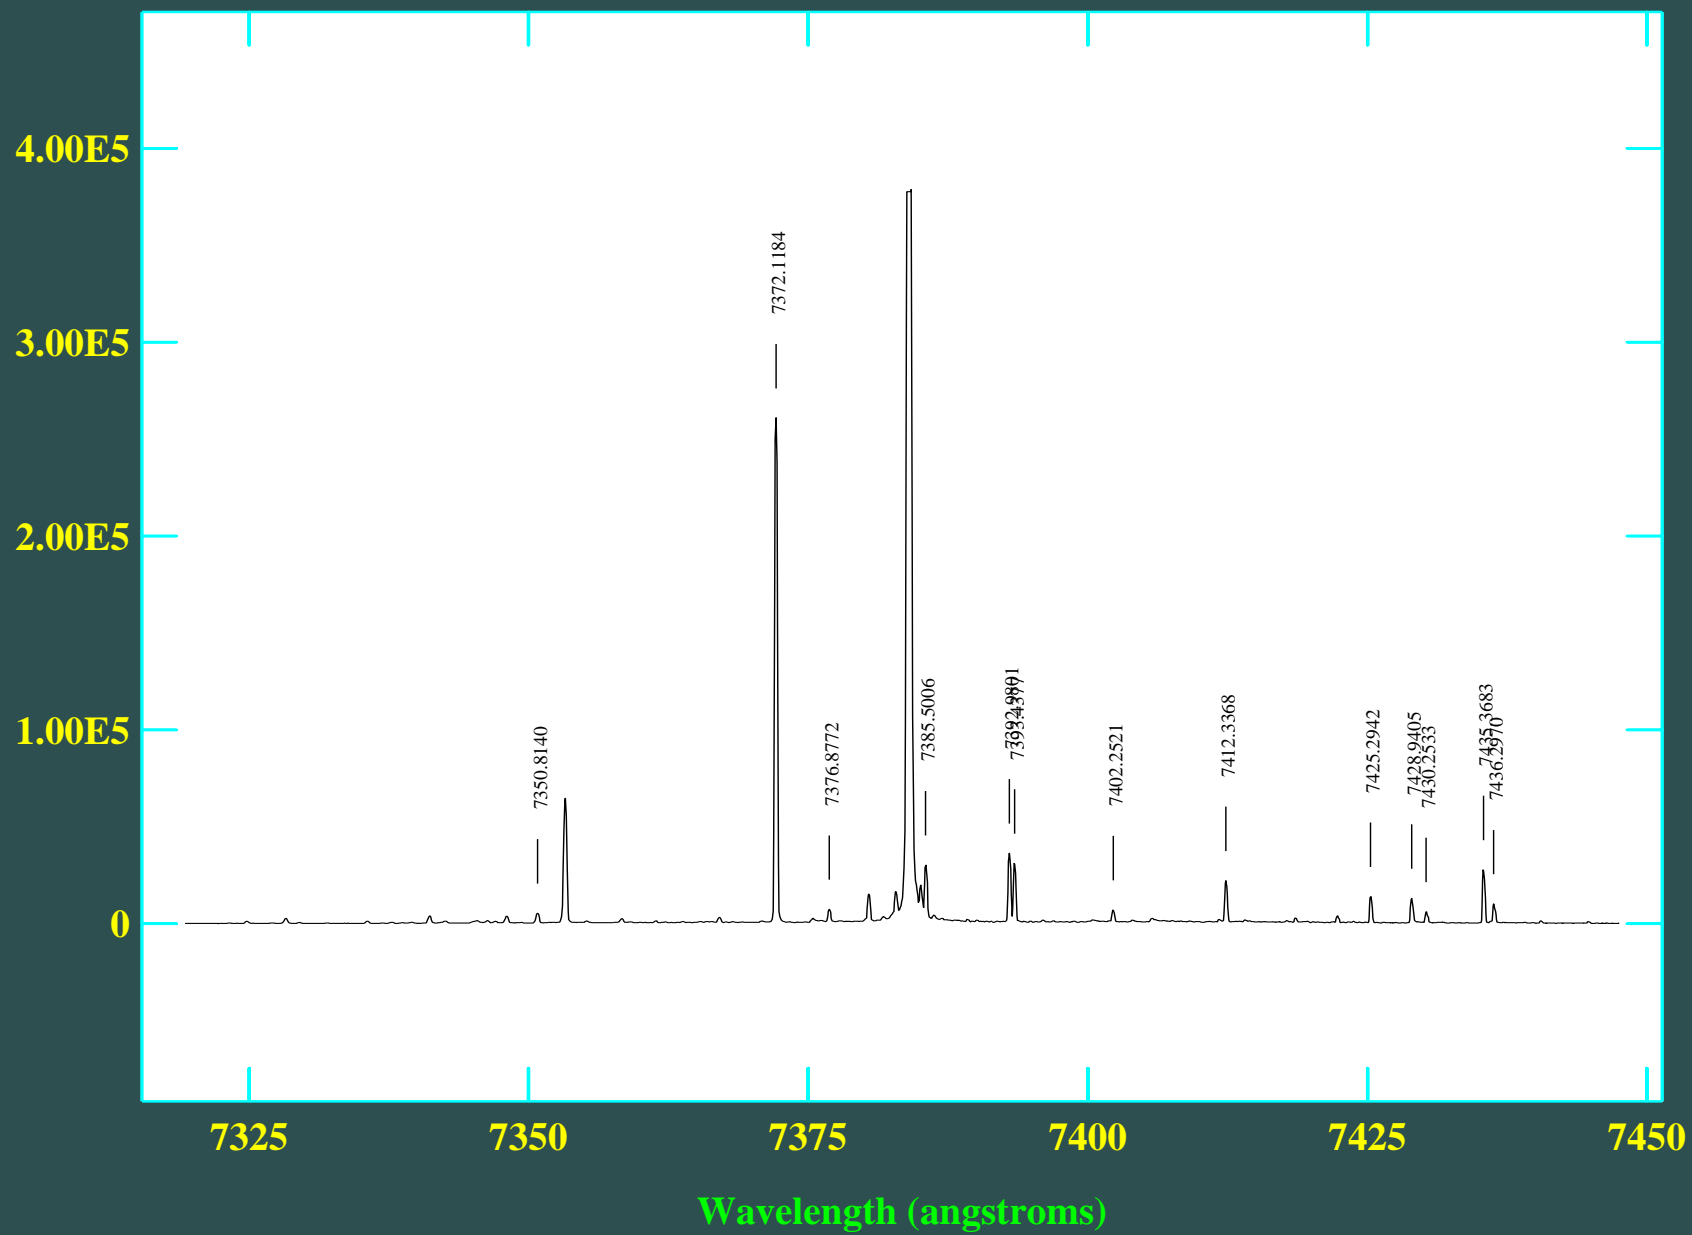

NOAO/IRAF V2.14EXPORT anna@anna-laptop Mon 17:33:19 17-Oct-2011
Aperture 54, Image line 54, Order 70
ecidentify thar_f: