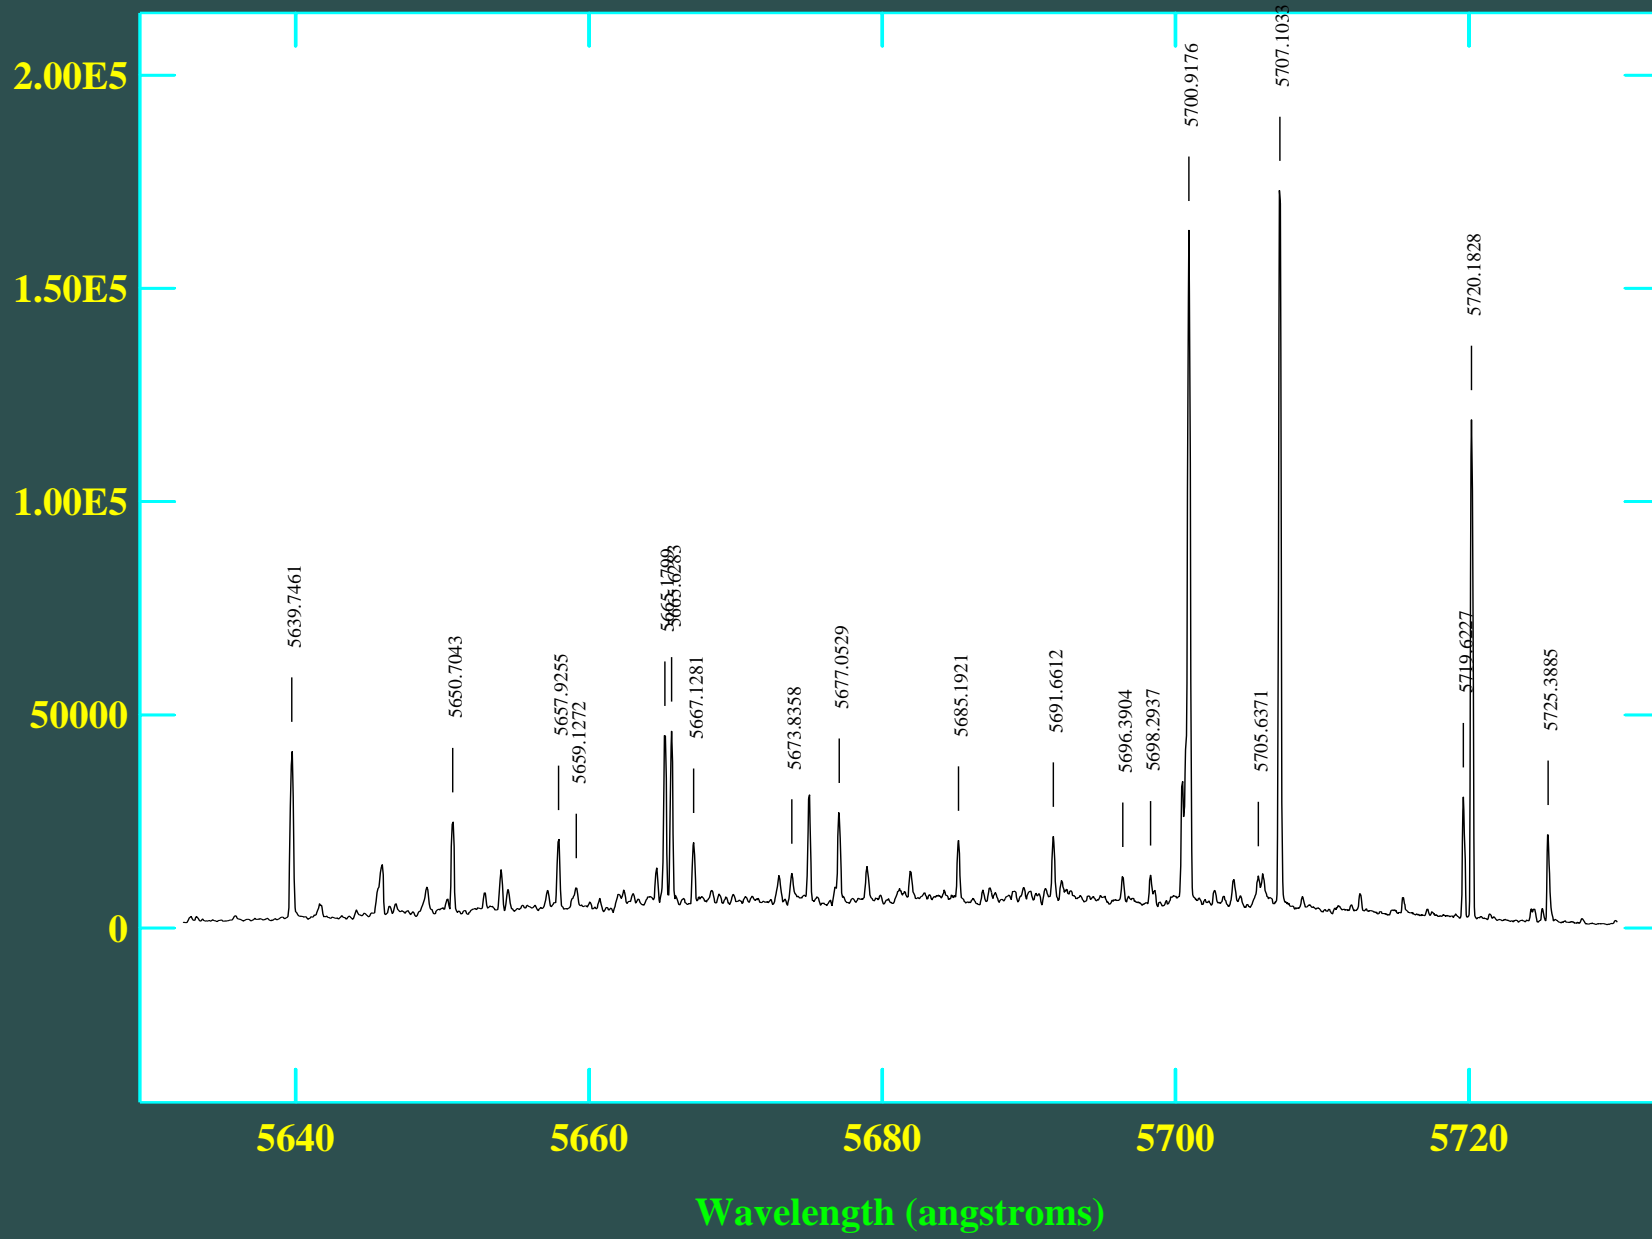

NOAO/IRAF V2.14EXPORT anna@anna-laptop Mon 17:33:02 17-Oct-2011
Aperture 33, Image line 33, Order 91
ecidentify thar_f: