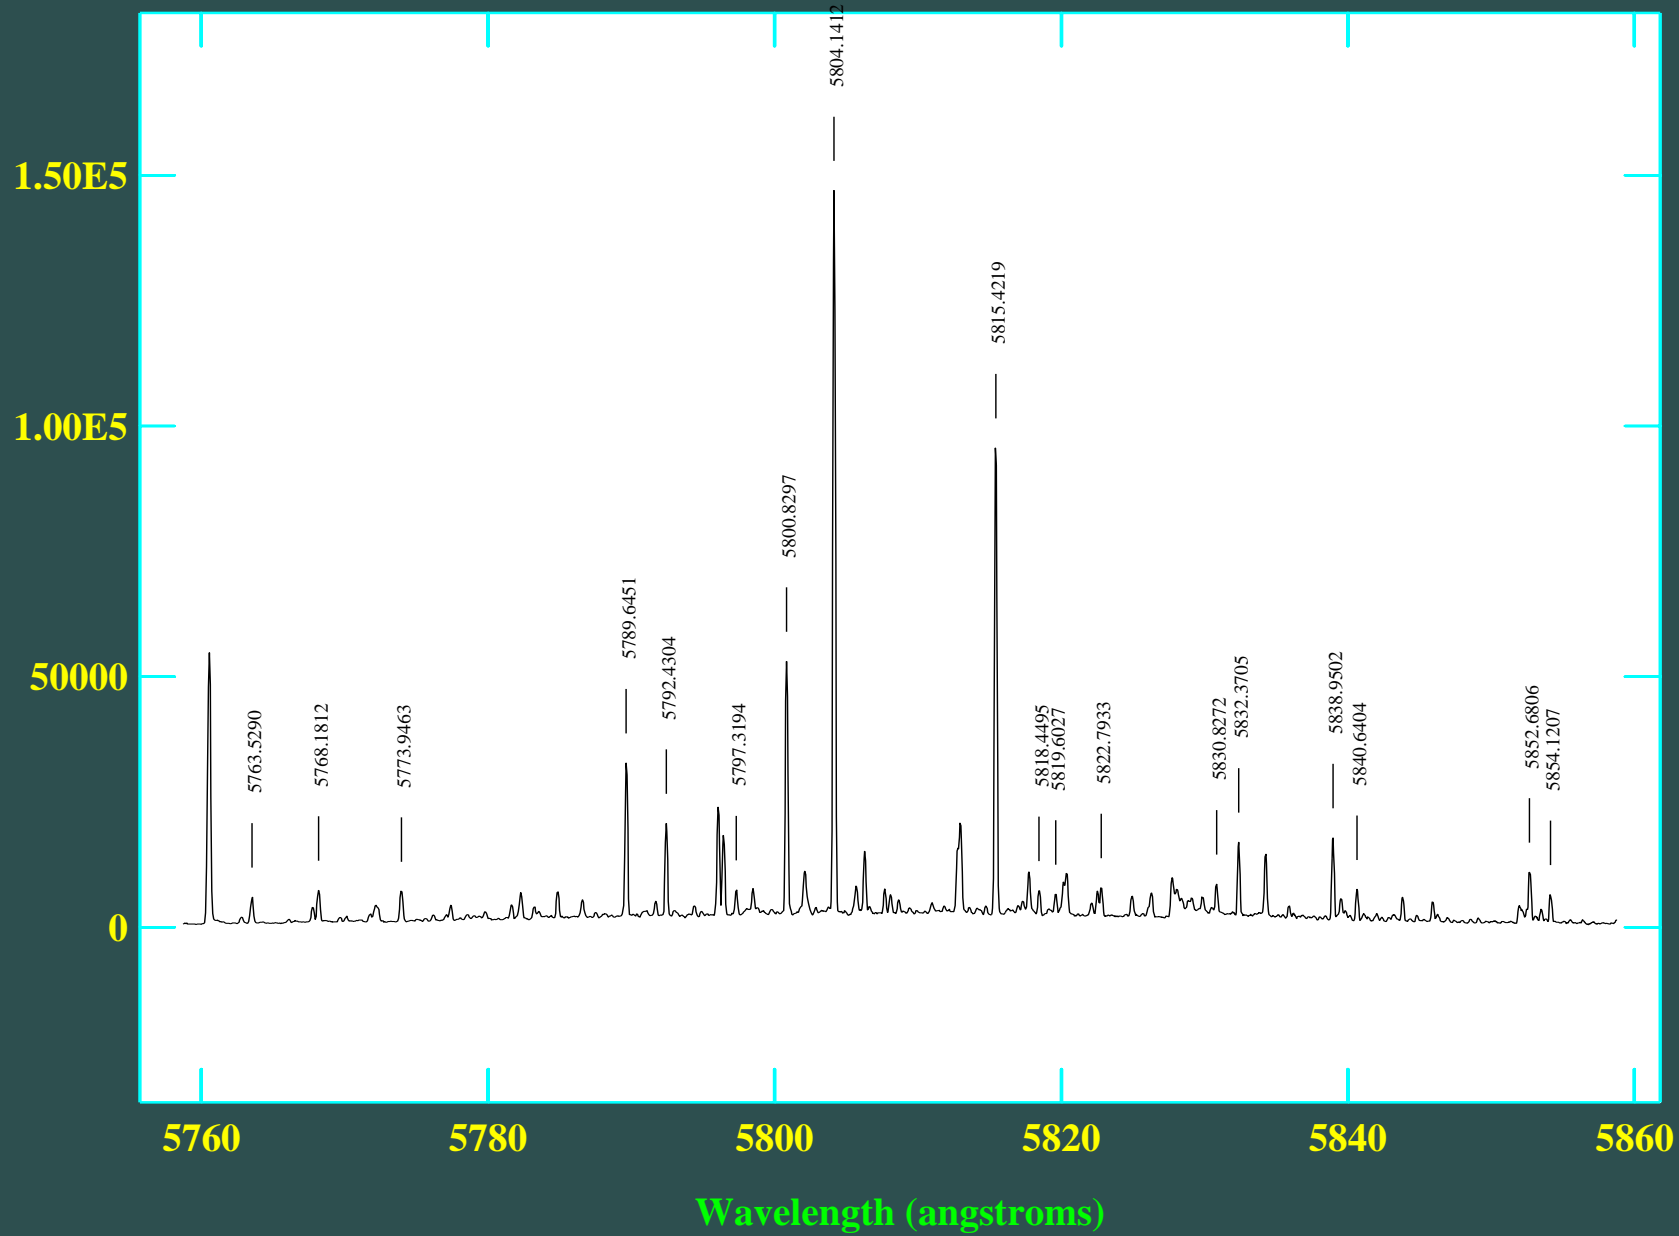

NOAO/IRAF V2.14EXPORT anna@anna-laptop Mon 17:33:04 17-Oct-2011
Aperture 35, Image line 35, Order 89
ecidentify thar_f: